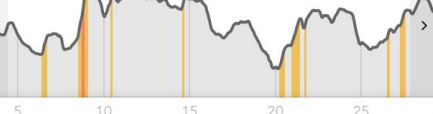

08:53 Fri, 27 May

90%

33.8 mi

Stevenage 34 mile St George V Playin...
Stevenage, England

$\Delta 23.4$ mi: 1,060 ft gain, -1,006 ft loss (0.0% avg grade)

Overview Cue Sheet More