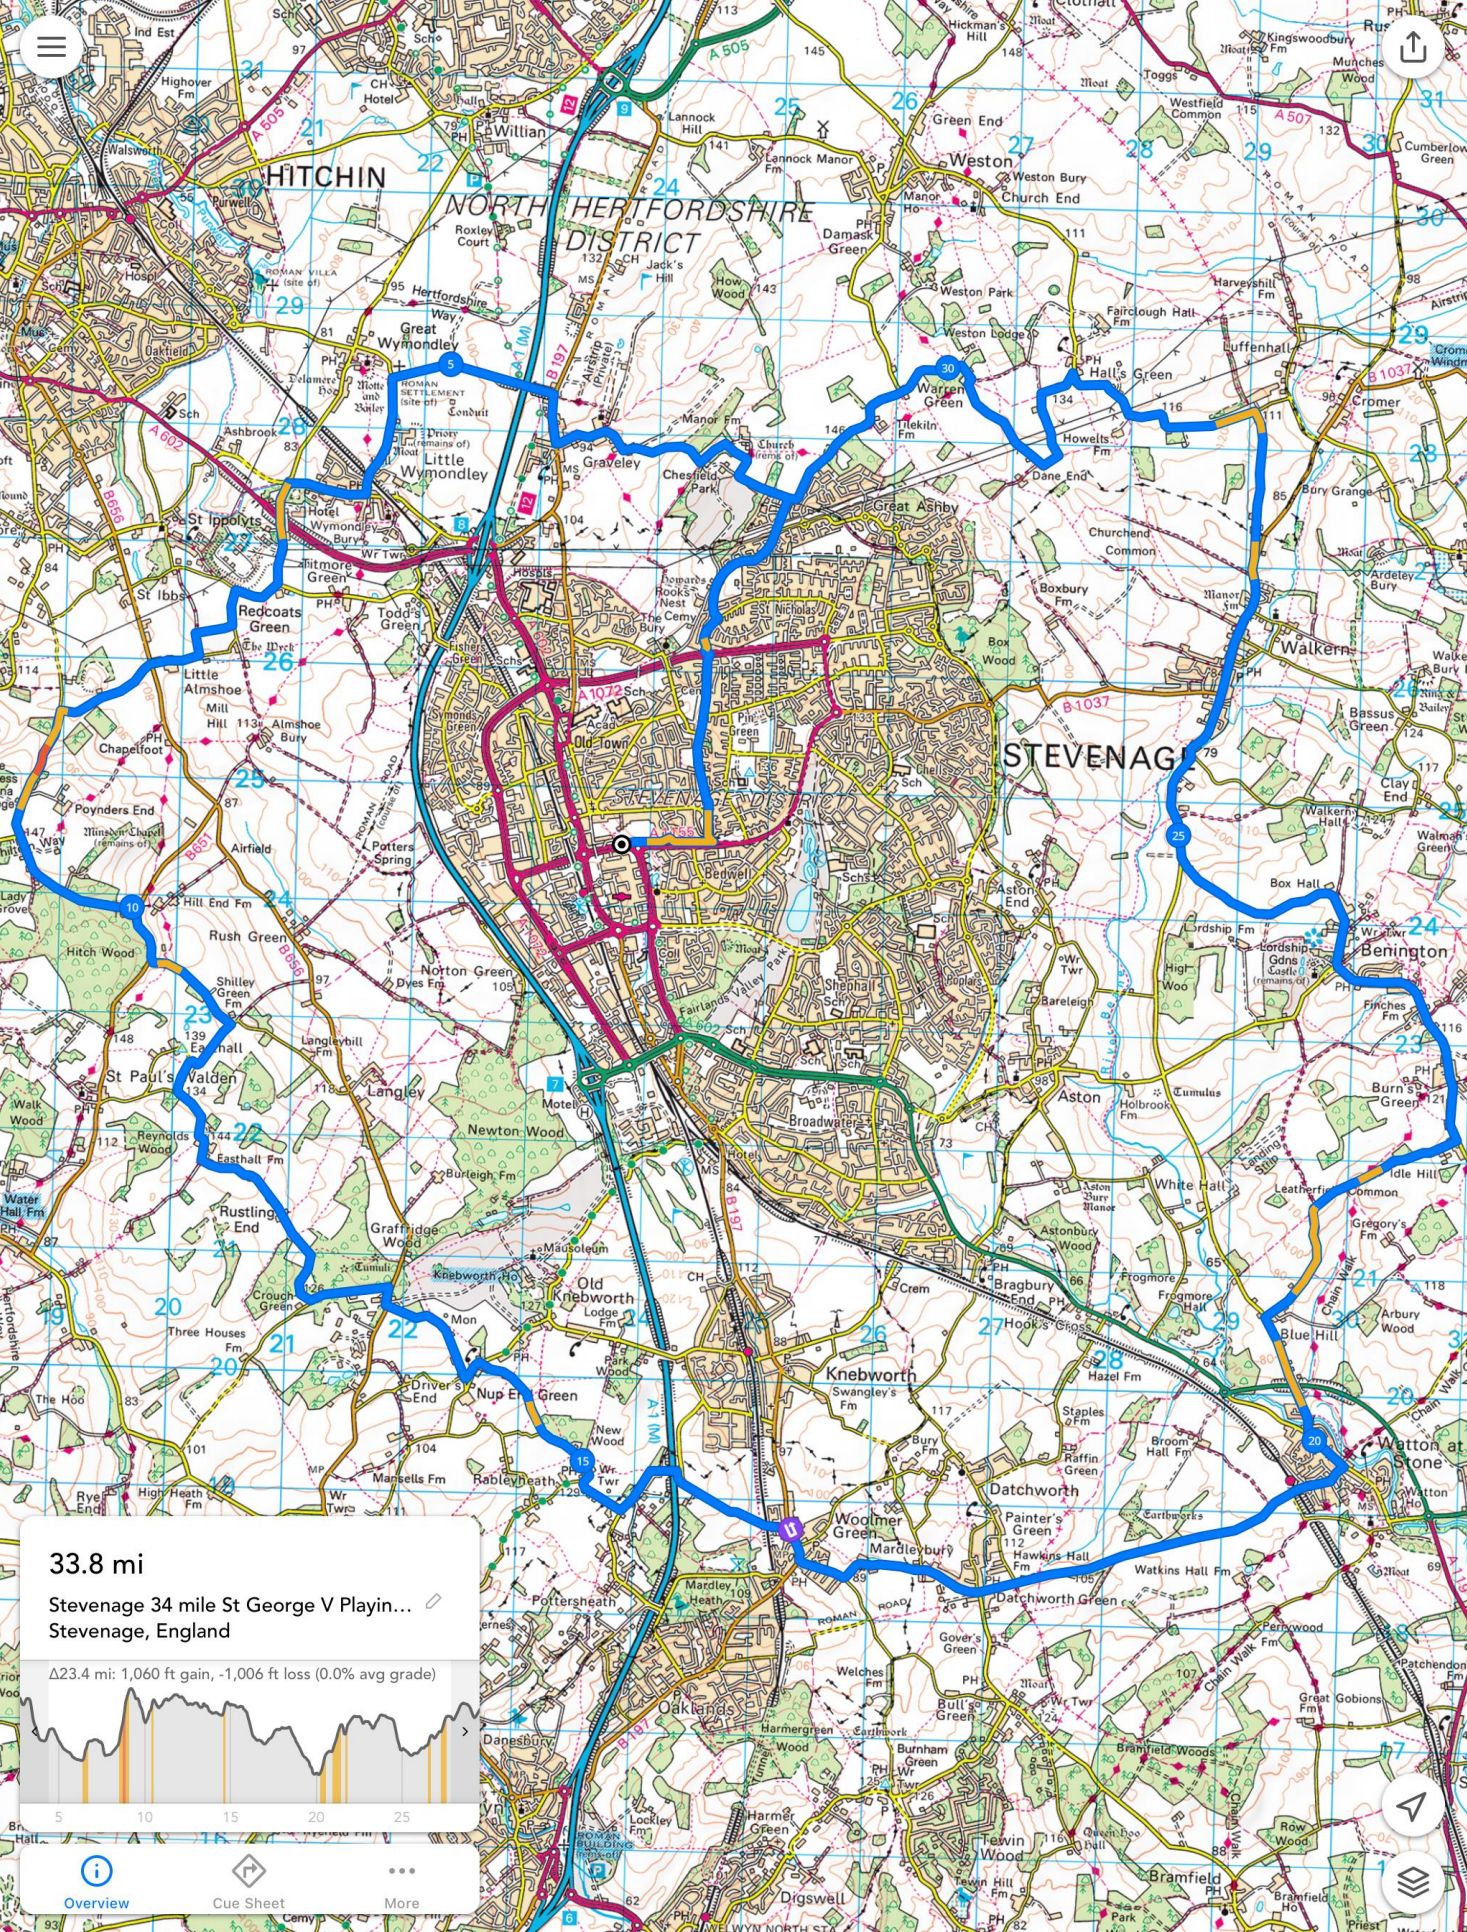

08:53 Fri, 27 May

90%

33.8 mi

Stevenage 34 mile St George V Playin...
Stevenage, England

$\Delta 23.4$ mi: 1,060 ft gain, -1,006 ft loss (0.0% avg grade)

Overview Cue Sheet More