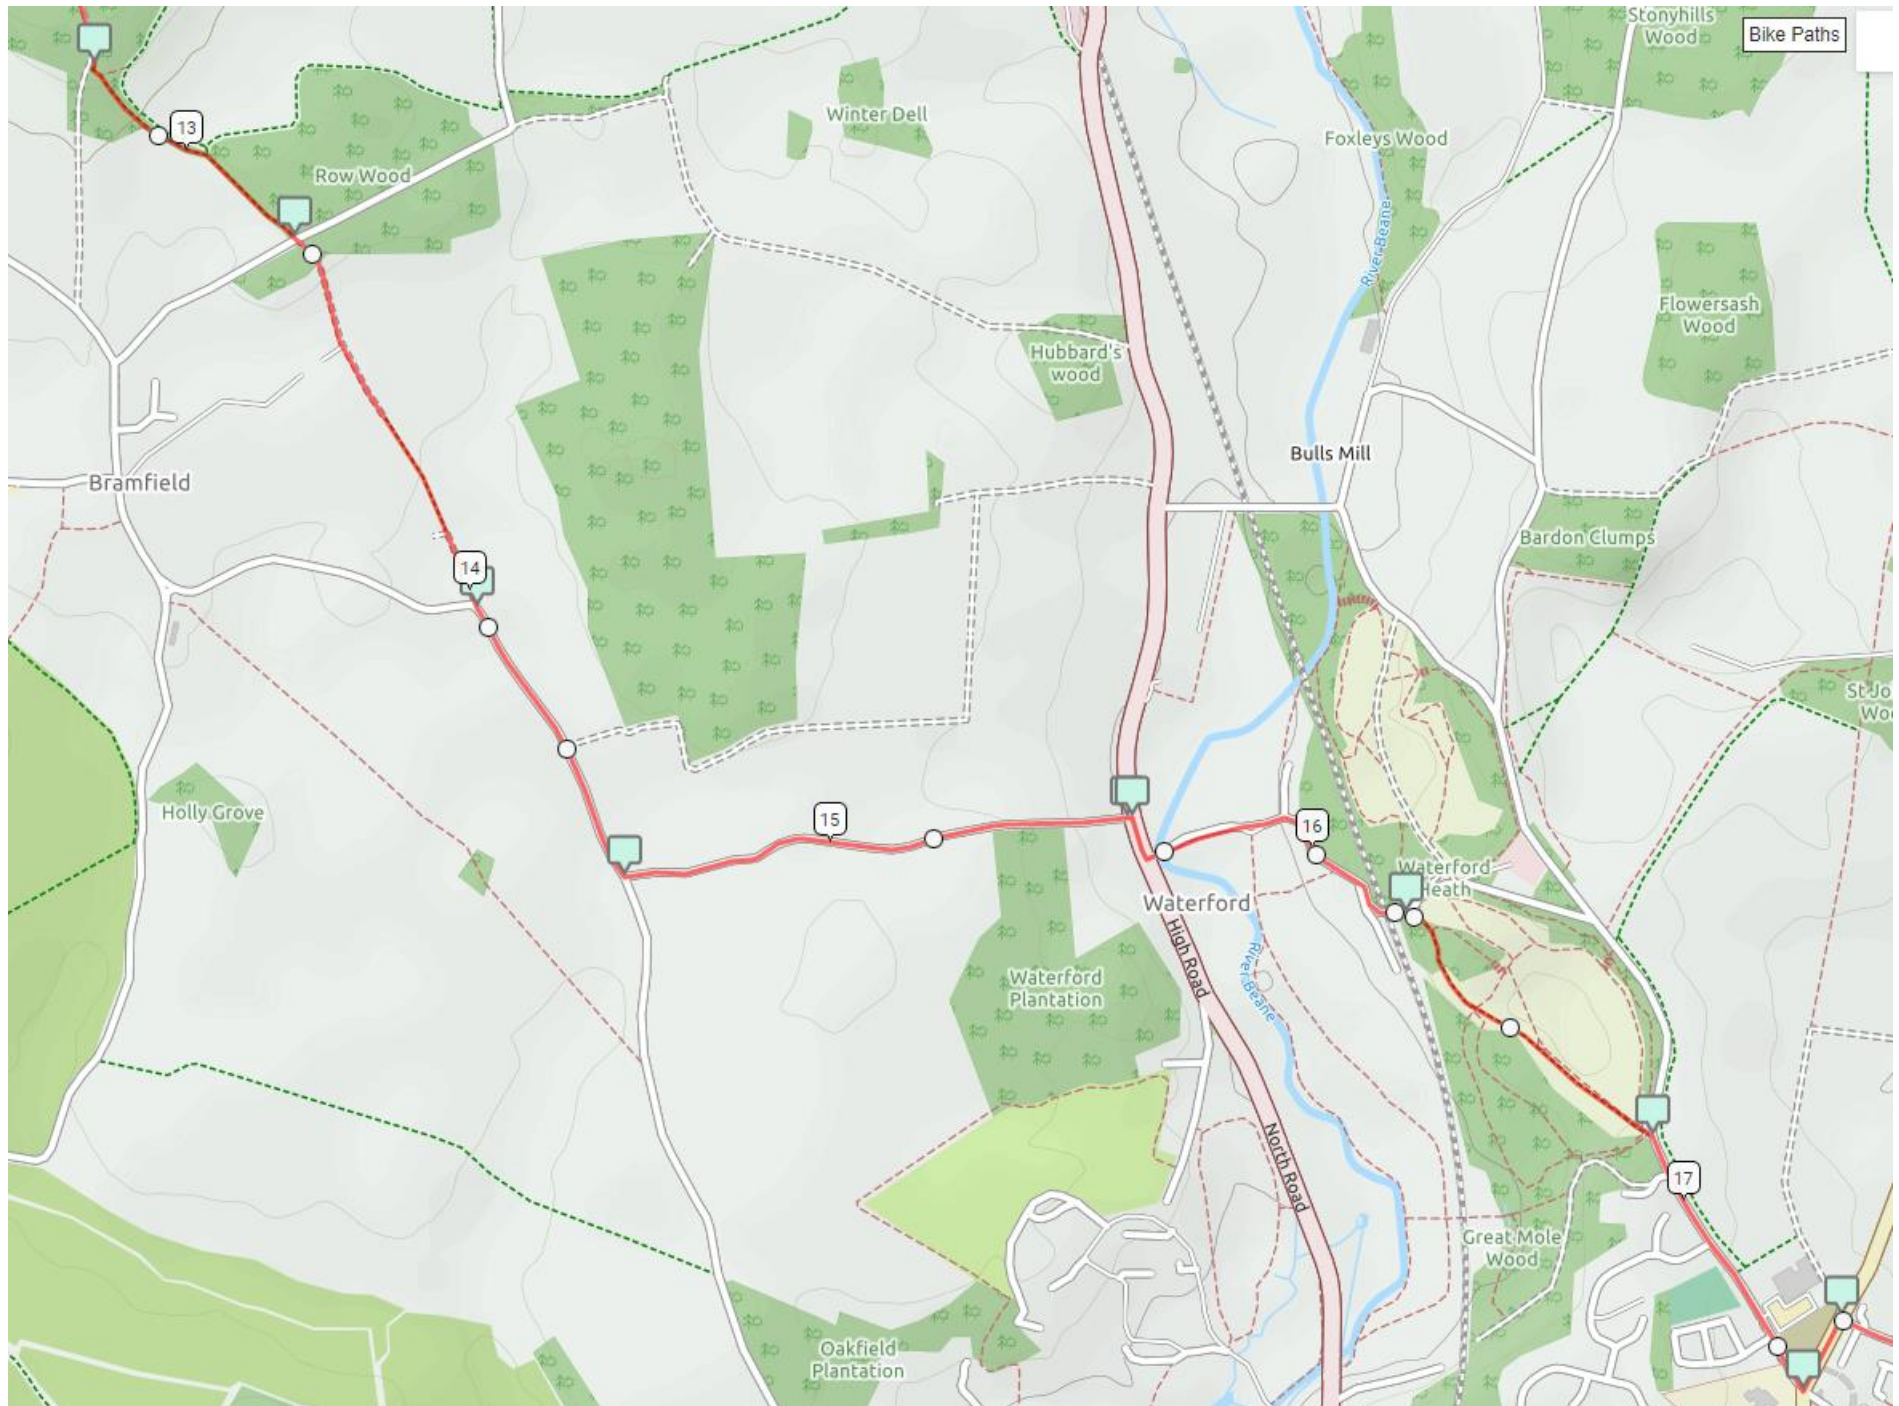

# Route Maps - Off Road Challenge 50km (from Stevenage)

Map 1

Map 2

# Route Maps - Off Road Challenge 50km (from Stevenage)

Map 3

# Route Maps - Off Road Challenge 50km (from Stevenage)

Map 4

# Route Maps - Off Road Challenge 50km (from Stevenage)