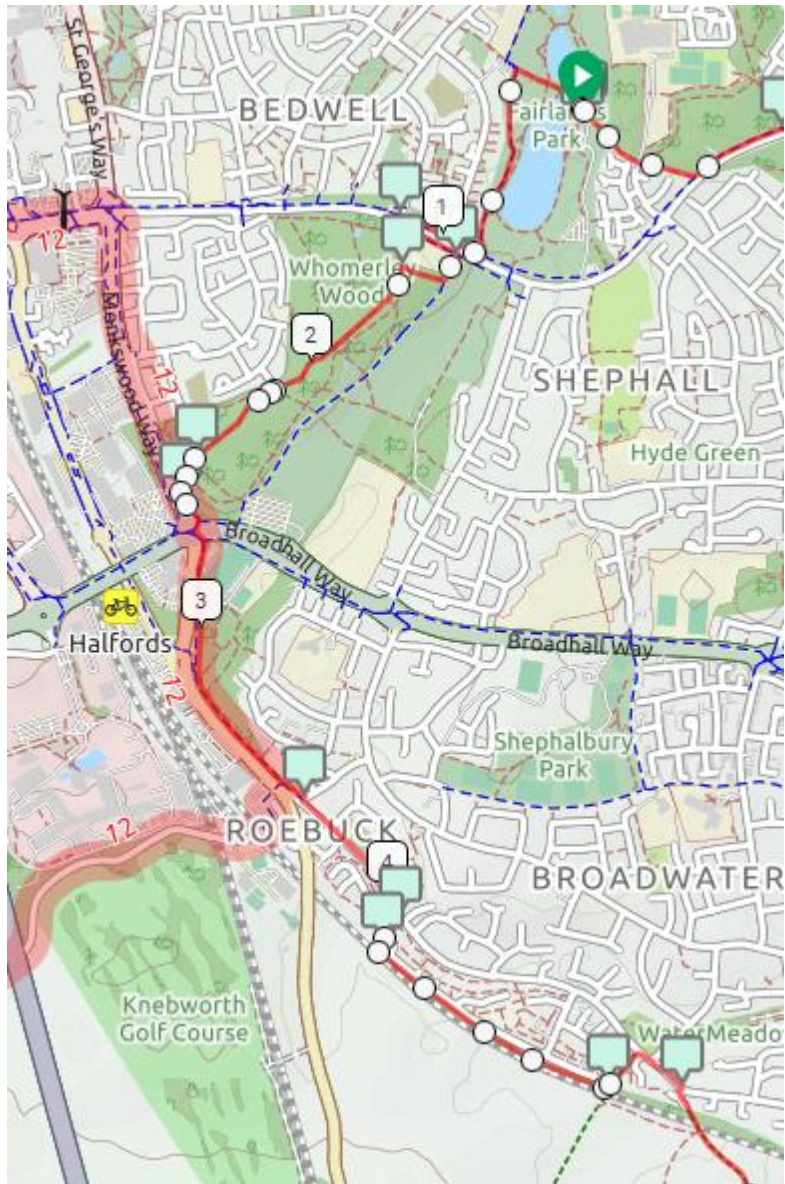

# Route Maps - Off Road Challenge 50km (from Stevenage)

Map 1

Map 2

# Route Maps - Off Road Challenge 50km (from Stevenage)

Map 3

# Route Maps - Off Road Challenge 50km (from Stevenage)

Map 4

# Route Maps - Off Road Challenge 50km (from Stevenage)