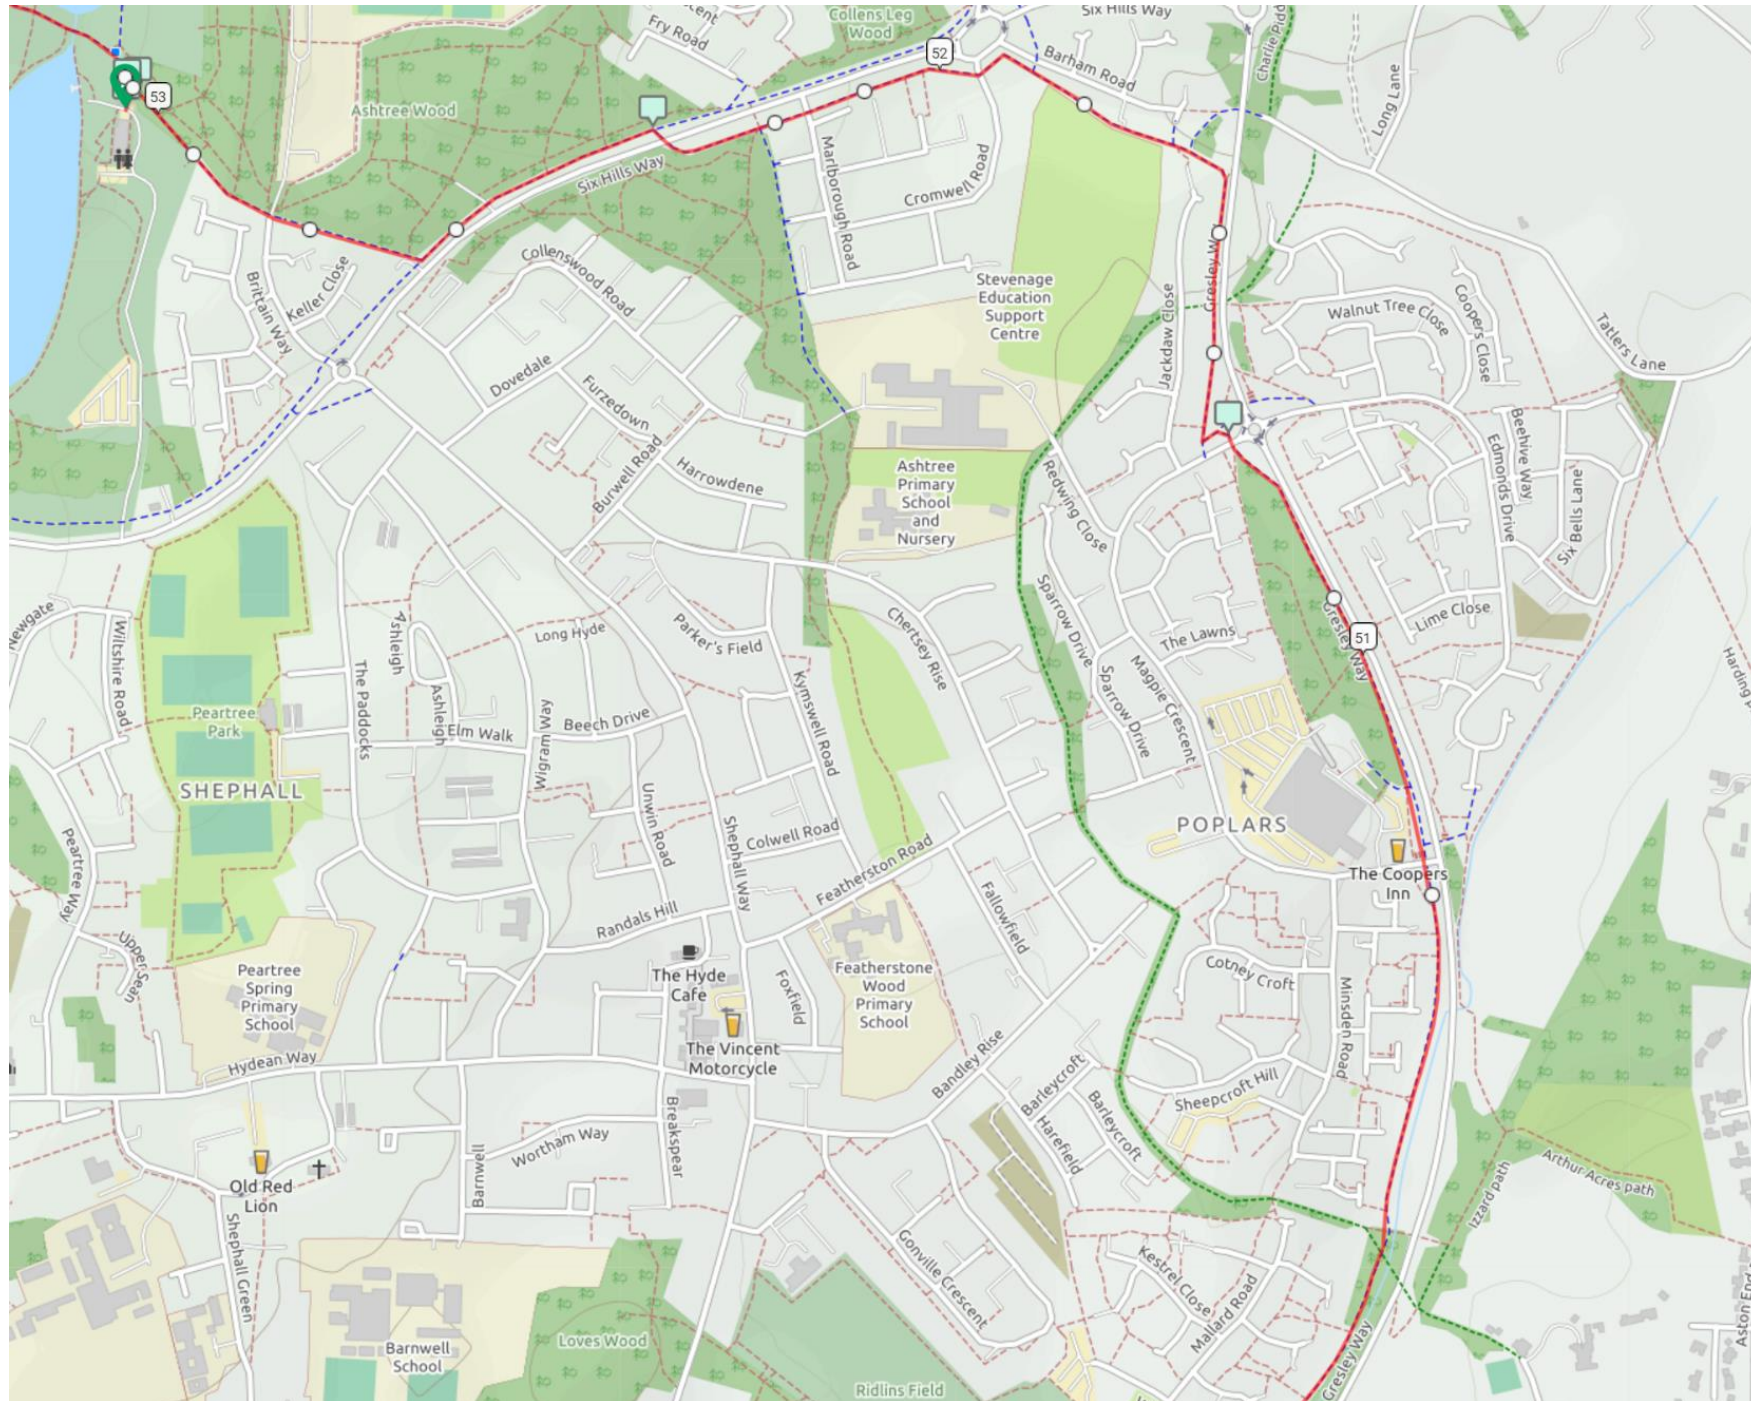

# Route Maps - Off Road Challenge 50km (from Stevenage)

Map 10

Map 11

# Route Maps - Off Road Challenge 50km (from Stevenage)

Map 12

Map 13

# Route Maps - Off Road Challenge 50km (from Stevenage)

# Route Maps - Off Road Challenge 50km (from Stevenage)

Map 15