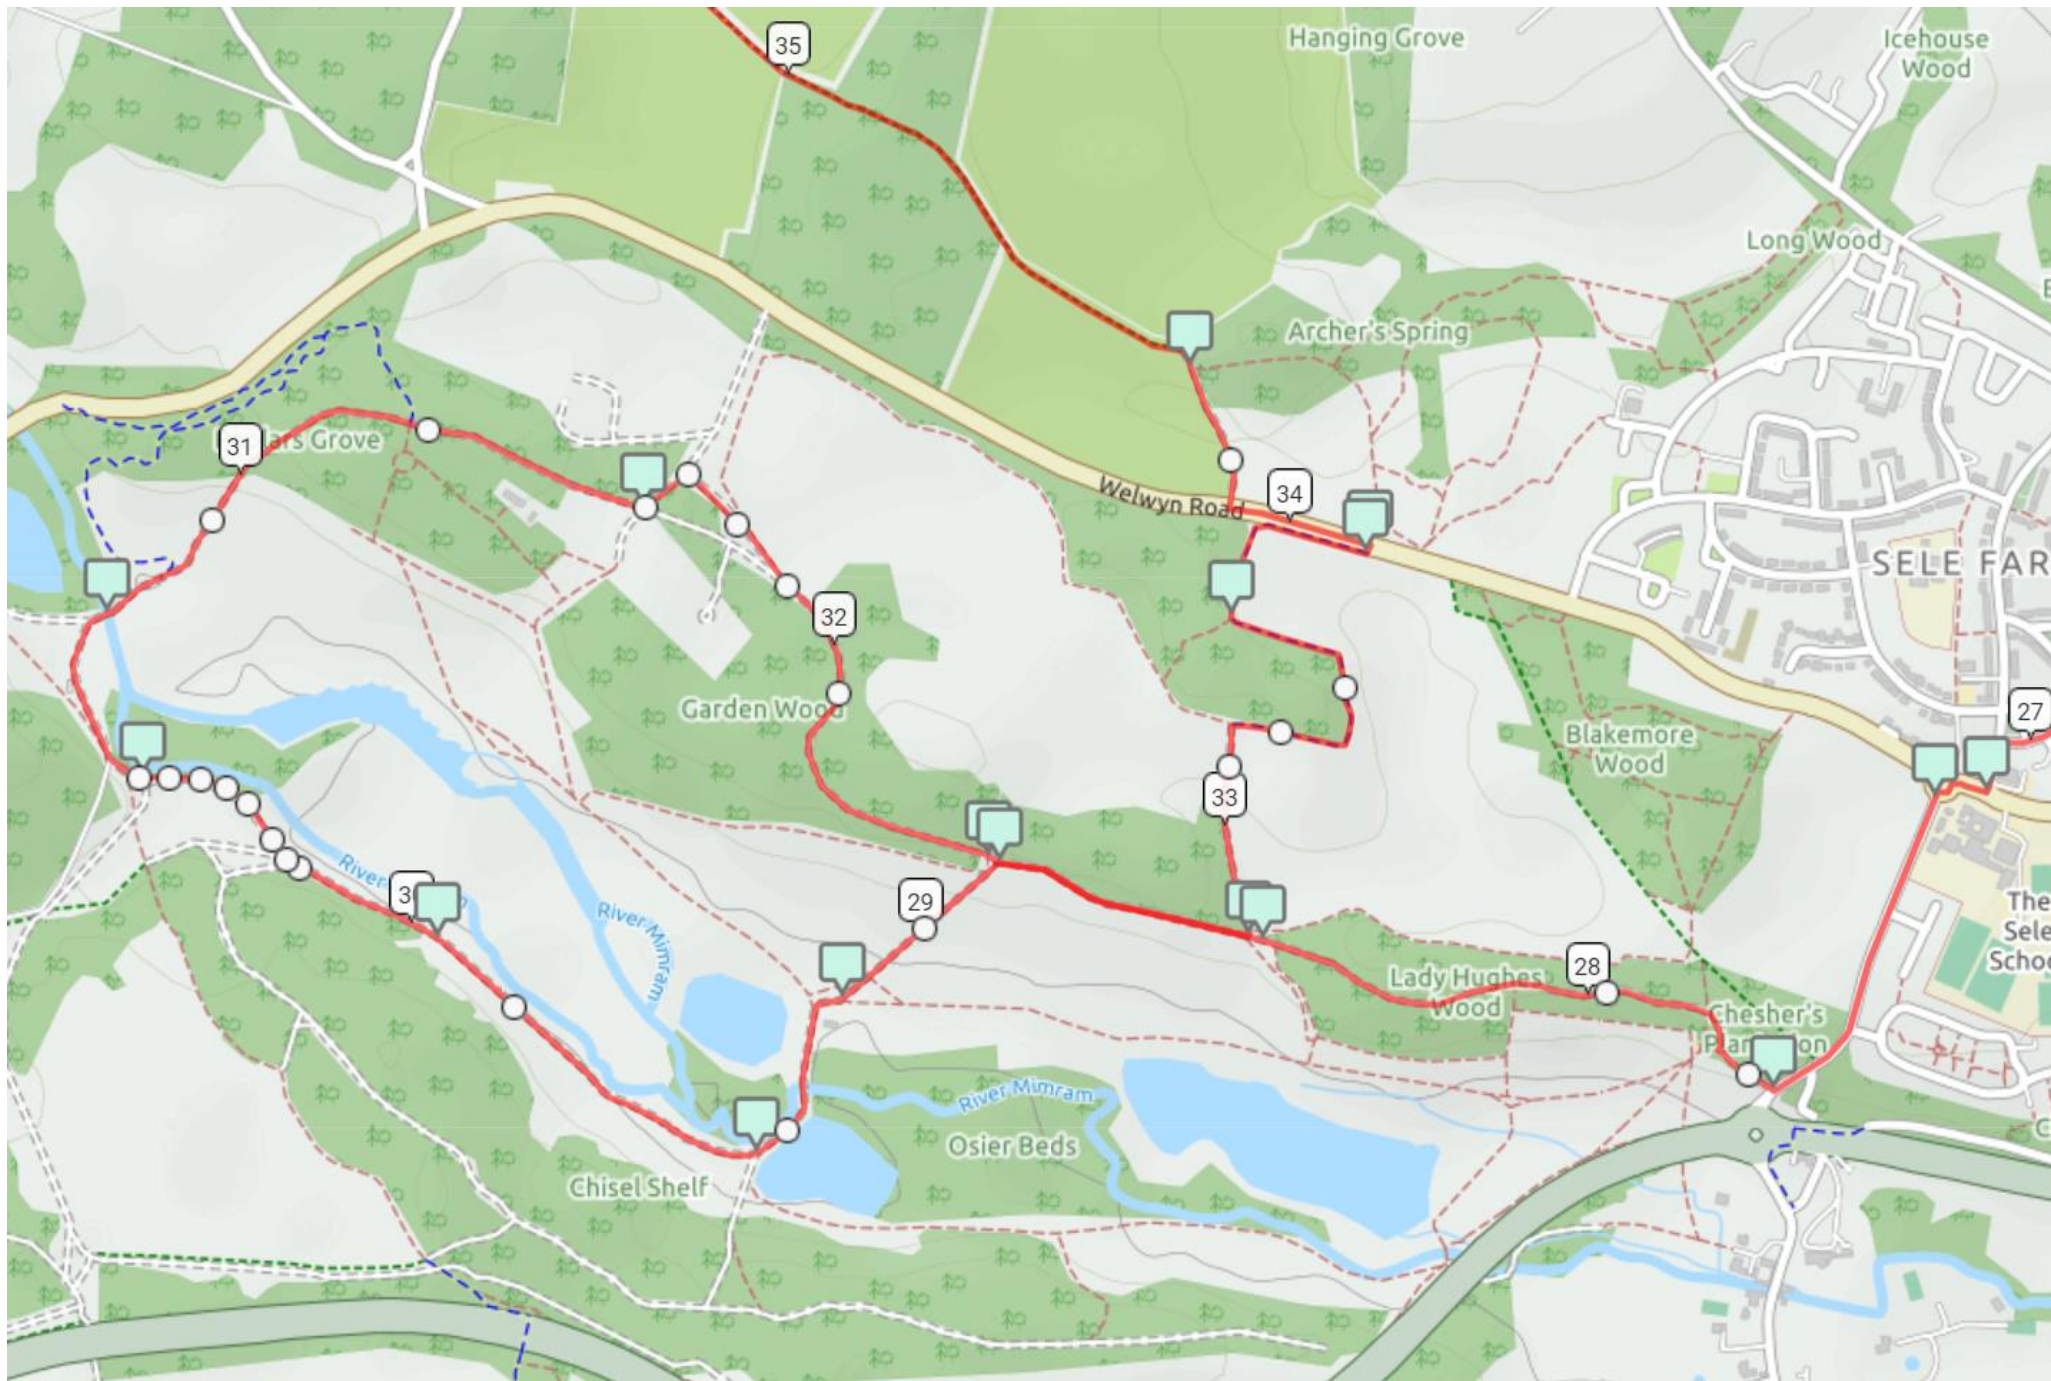

# Route Maps - Off Road Challenge 50km (from Stevenage)

Map 5

# Route Maps - Off Road Challenge 50km (from Stevenage)

Map 6

# Route Maps - Off Road Challenge 50km (from Stevenage)

Map 7

# Route Maps - Off Road Challenge 50km (from Stevenage)