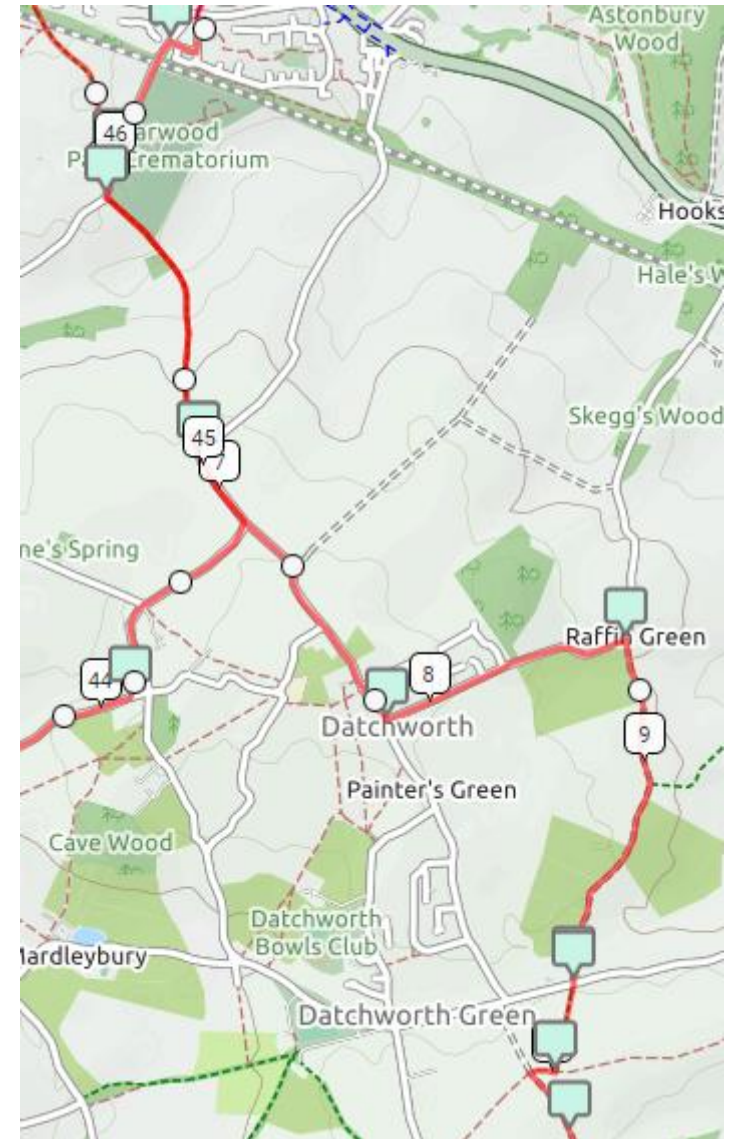

# Route Maps - Off Road Challenge 50km (from Stevenage)

Map 1

Map 2

# Route Maps - Off Road Challenge 50km (from Stevenage)

Map 3

# Route Maps - Off Road Challenge 50km (from Stevenage)

# Route Maps - Off Road Challenge 50km (from Stevenage)

Map 15