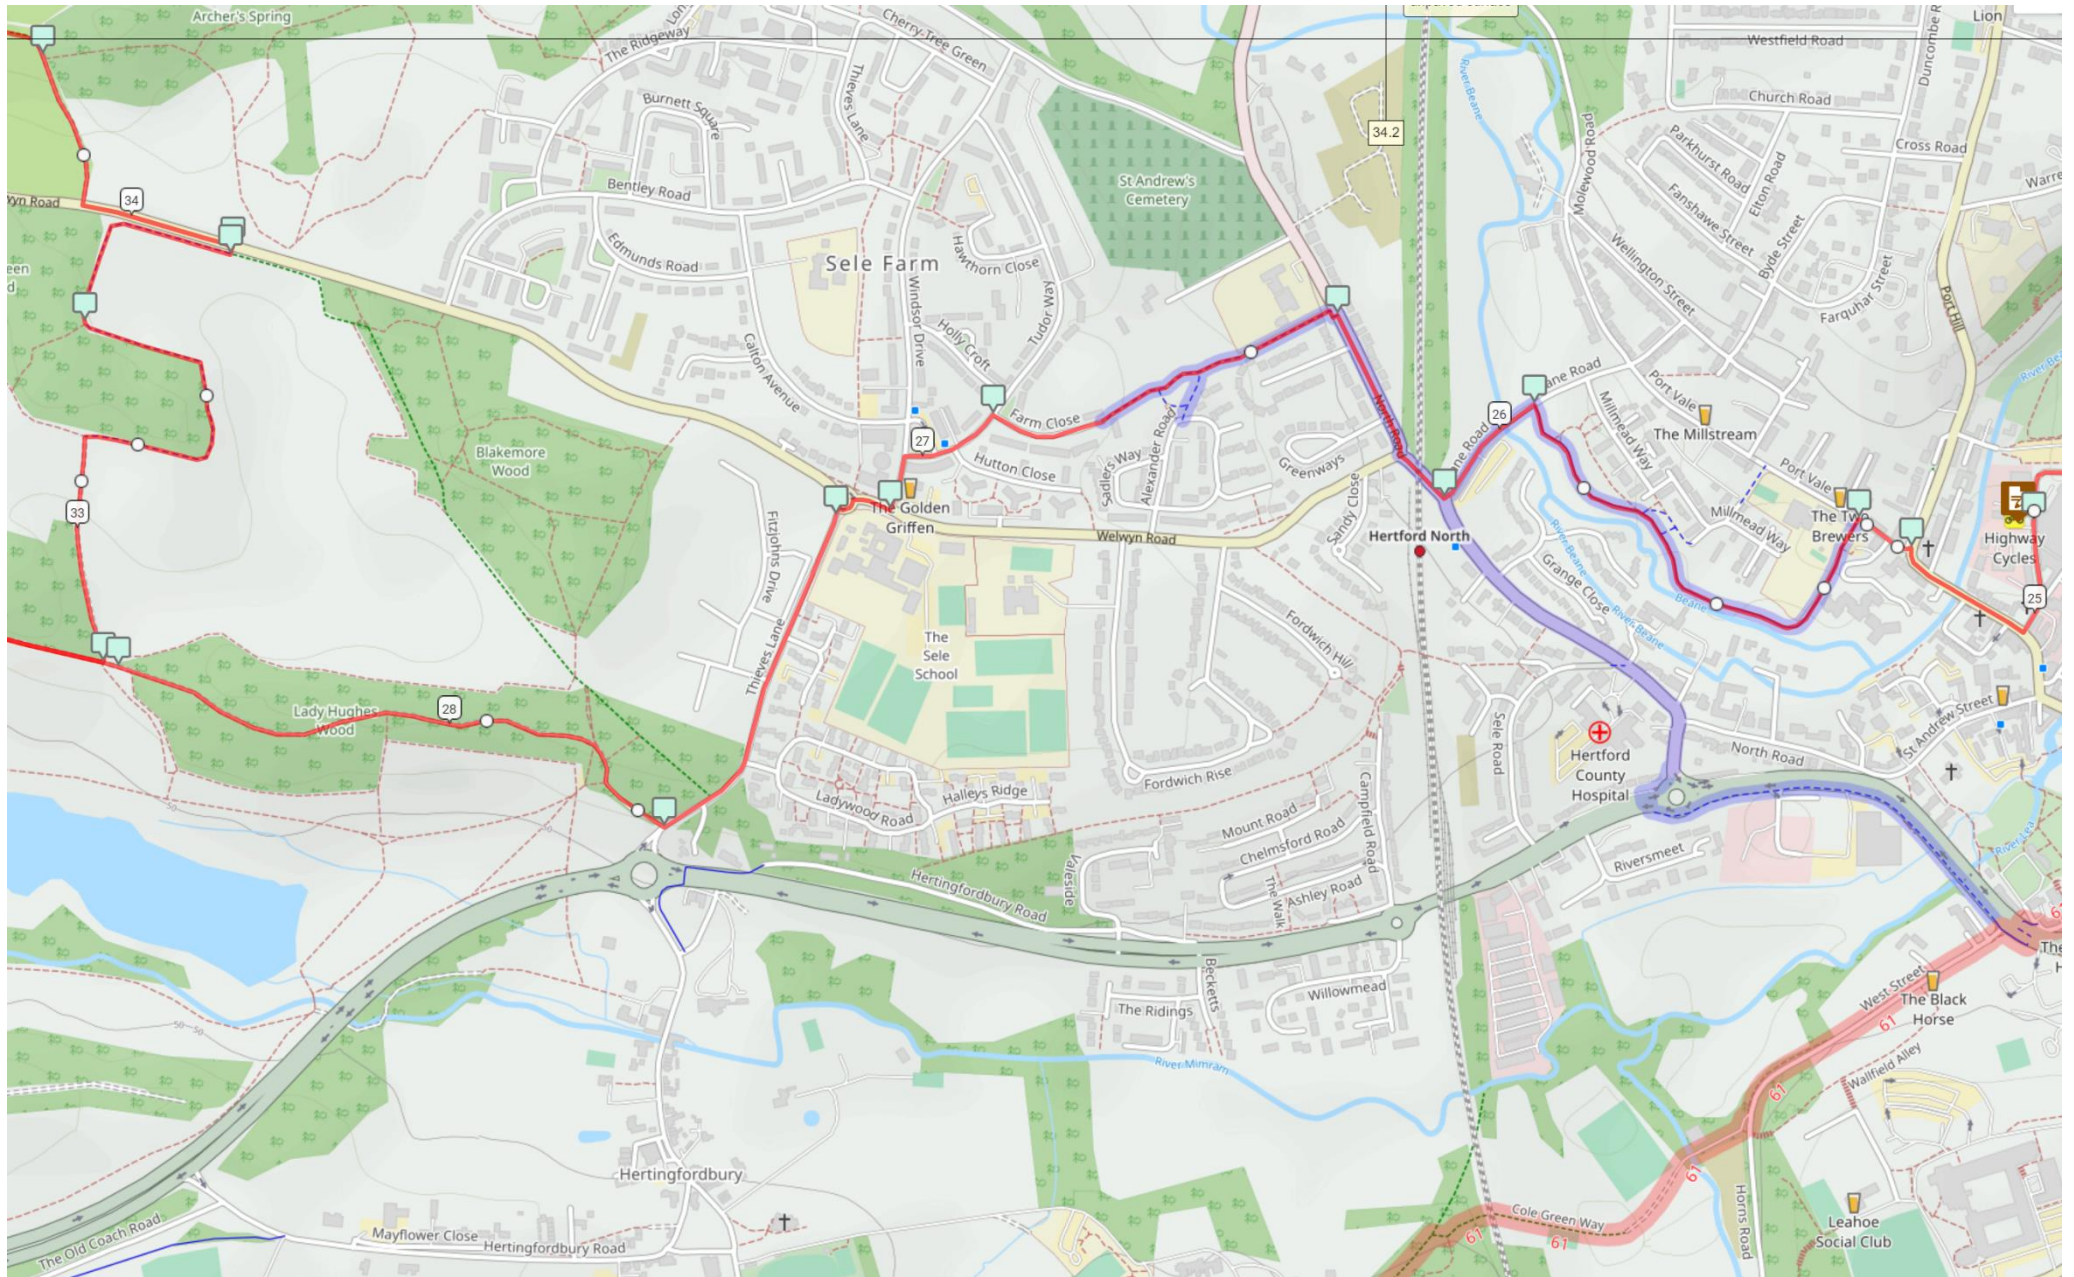

# Route Maps - Off Road Challenge 50km (from Stevenage)

Map 4

# Route Maps - Off Road Challenge 50km (from Stevenage)

Map 5

# Route Maps - Off Road Challenge 50km (from Stevenage)

Map 6

# Route Maps - Off Road Challenge 50km (from Stevenage)