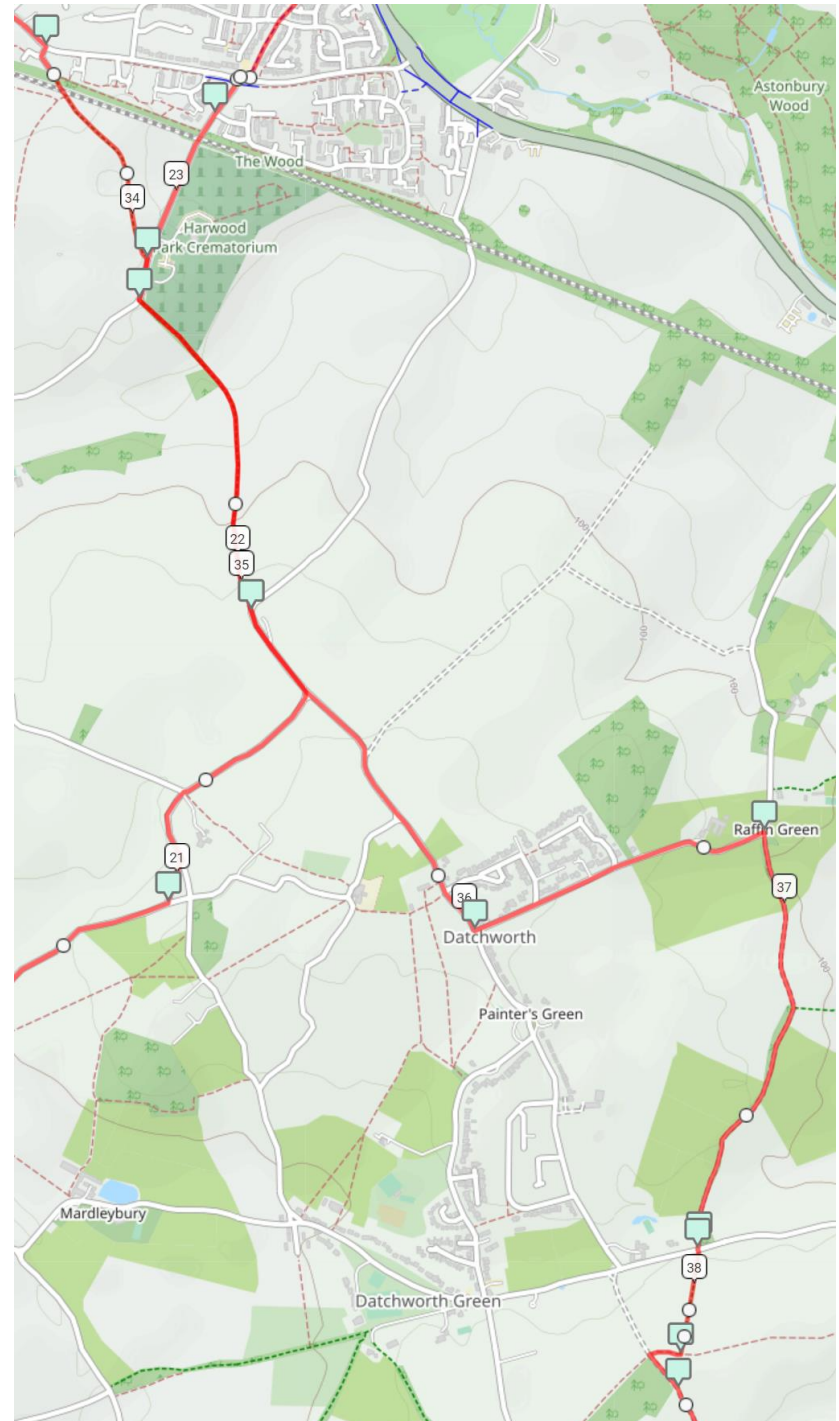

Route Maps - Off Road Challenge 50km (from Hertford)

Map 1

Route Maps - Off Road Challenge 50km (from Hertford)

Map 2

Route Maps - Off Road Challenge 50km (from Hertford)

Map 3

Route Maps - Off Road Challenge 50km (from Hertford)

Map 4

Route Maps - Off Road Challenge 50km (from Hertford)

Map 5

Map 6

Route Maps - Off Road Challenge 50km (from Hertford)

Map 7

Map 8

Route Maps - Off Road Challenge 50km (from Hertford)

Map 9

Route Maps - Off Road Challenge 50km (from Hertford)

Map 10

Route Maps - Off Road Challenge 50km (from Hertford)

Map 11

Map 12

Route Maps - Off Road Challenge 50km (from Hertford)

Map 13

Route Maps - Off Road Challenge 50km (from Hertford)

Map 14

Route Maps - Off Road Challenge 50km (from Hertford)

Map 15