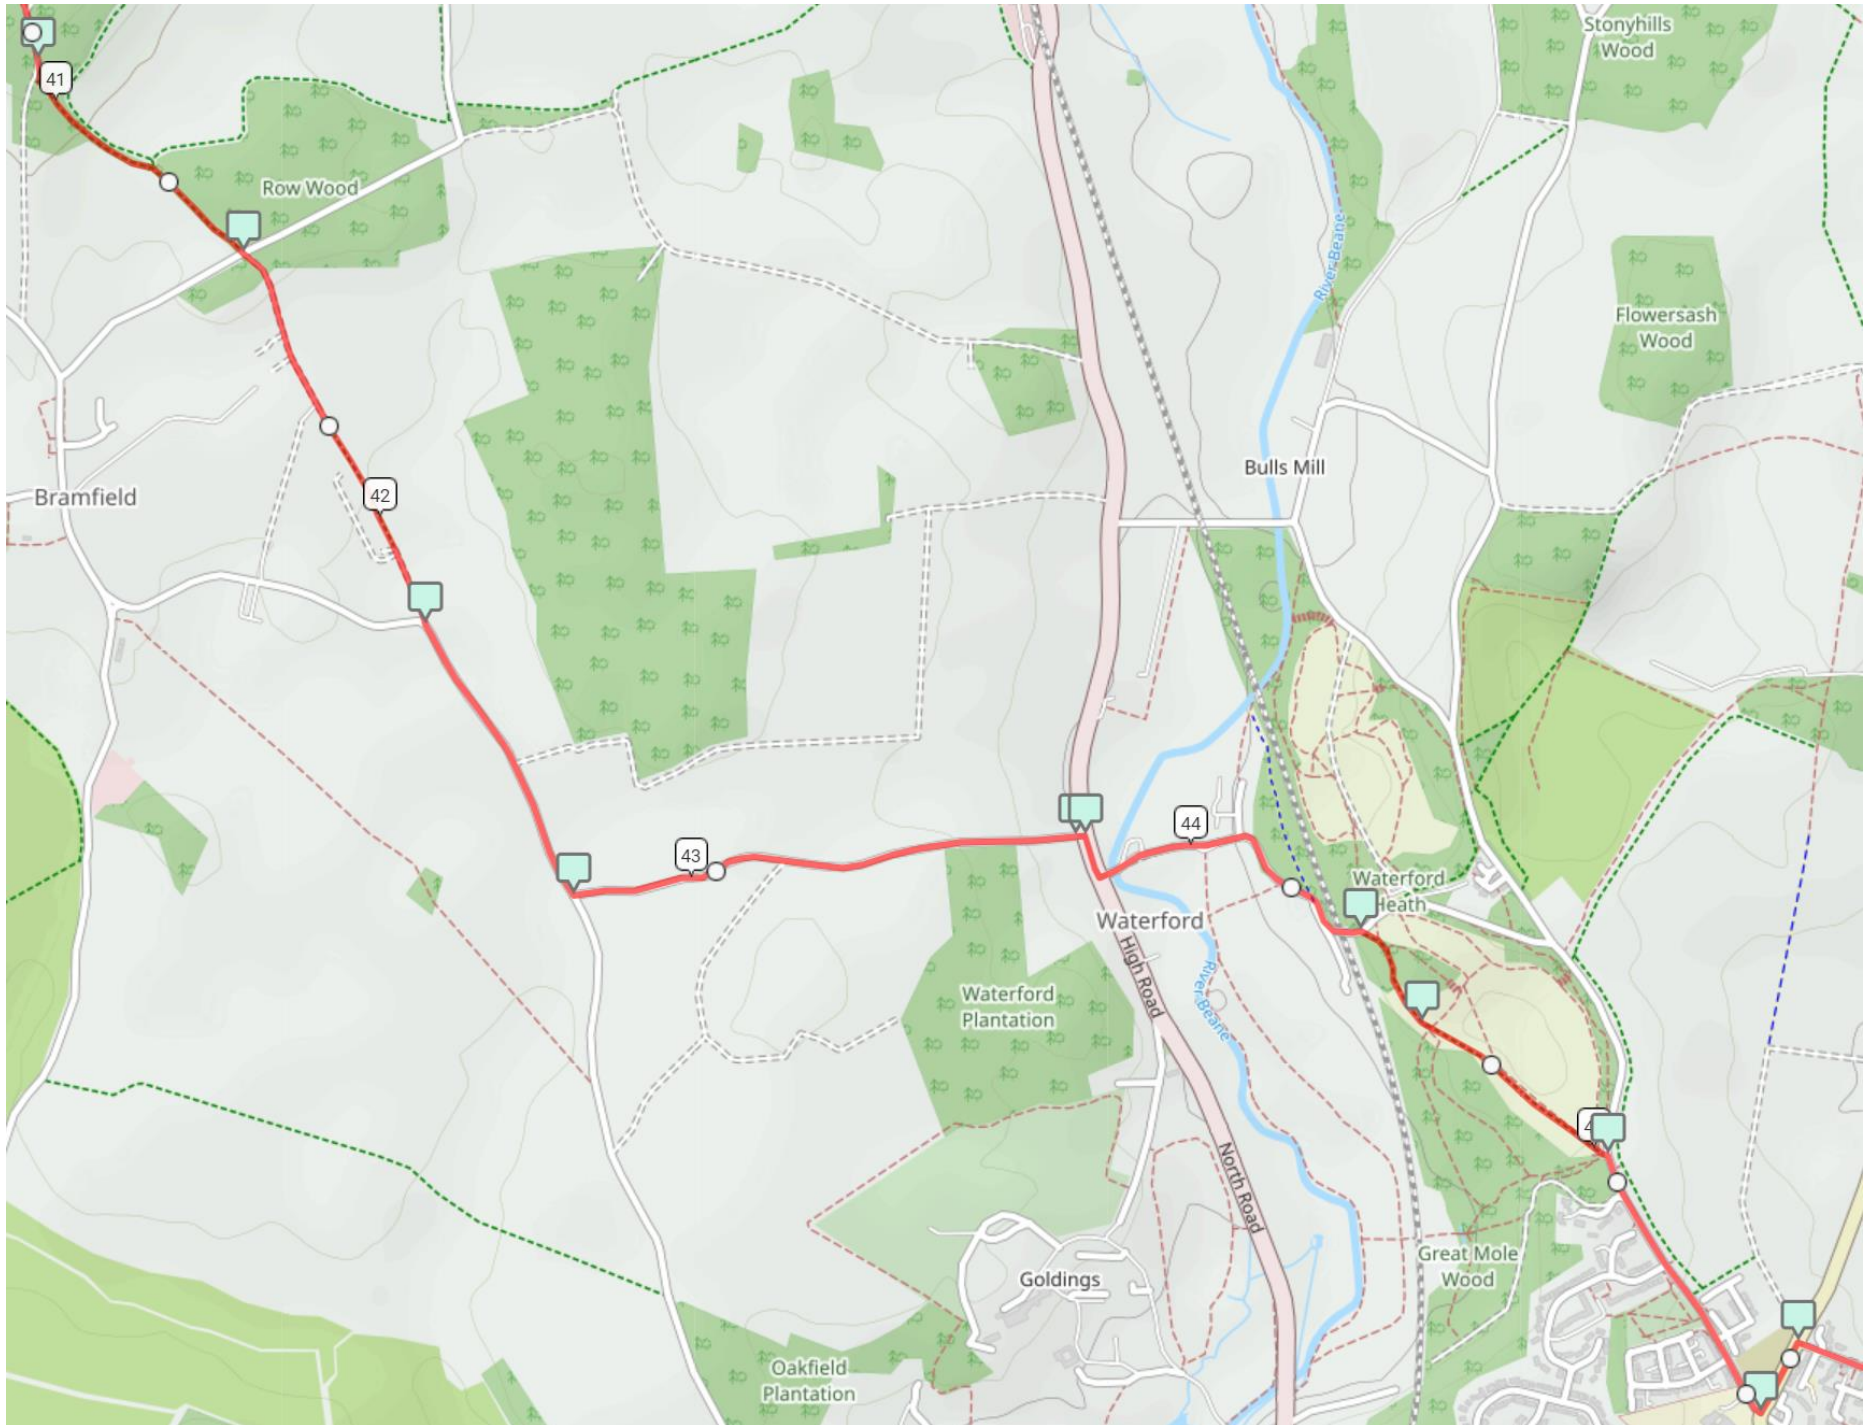

Route Maps - Off Road Challenge 50km (from Hertford)

Map 1

Route Maps - Off Road Challenge 50km (from Hertford)

Map 2

Route Maps - Off Road Challenge 50km (from Hertford)

Map 3

Route Maps - Off Road Challenge 50km (from Hertford)

Map 4

Route Maps - Off Road Challenge 50km (from Hertford)

Map 5

Map 6

Route Maps - Off Road Challenge 50km (from Hertford)

Map 7

Map 8

Route Maps - Off Road Challenge 50km (from Hertford)

Map 9

Route Maps - Off Road Challenge 50km (from Hertford)

Map 10

Route Maps - Off Road Challenge 50km (from Hertford)

Map 11

Map 12

Route Maps - Off Road Challenge 50km (from Hertford)

Map 13

Route Maps - Off Road Challenge 50km (from Hertford)

Map 14

Route Maps - Off Road Challenge 50km (from Hertford)

Map 15