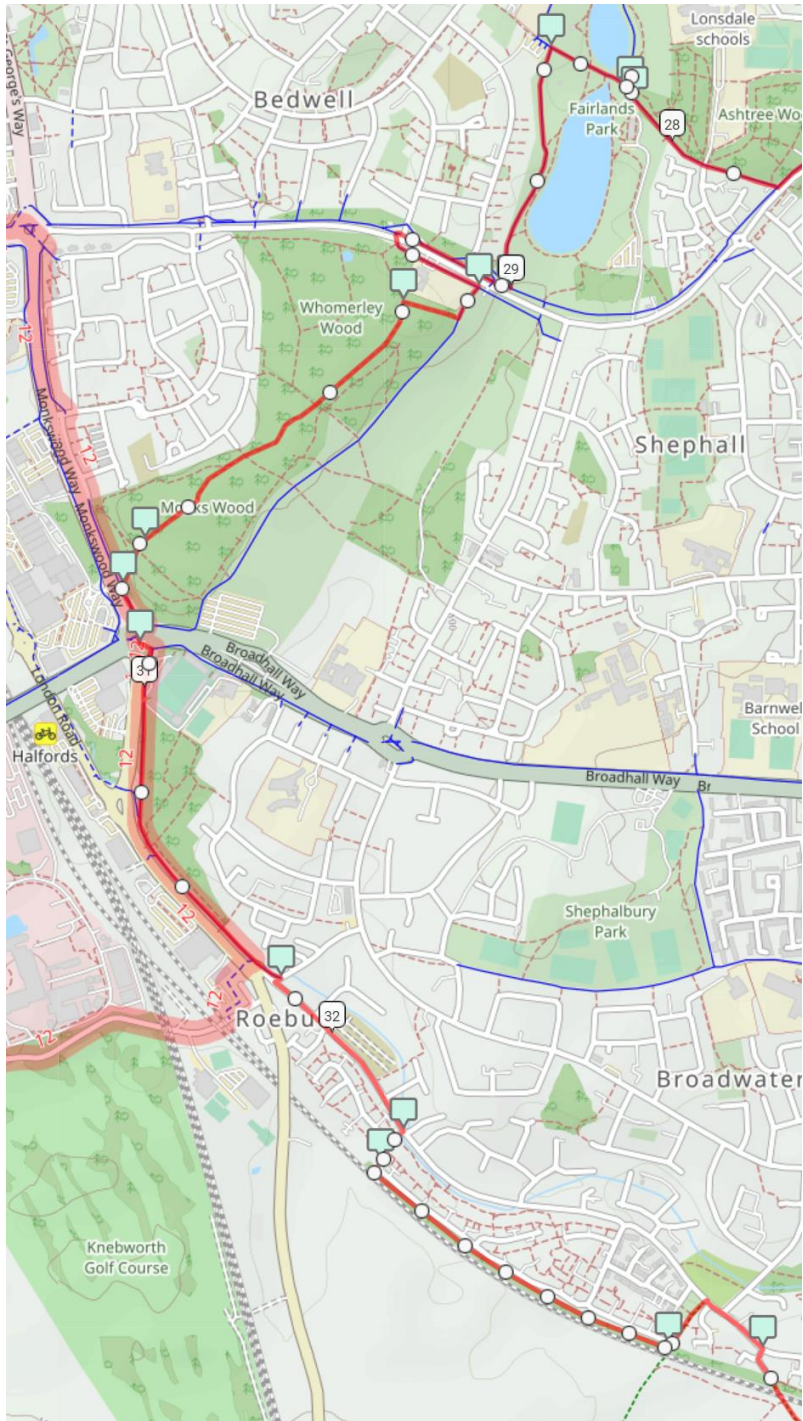

Route Maps - Off Road Challenge 50km (from Hertford)

Map 1

Route Maps - Off Road Challenge 50km (from Hertford)

Map 2

Route Maps - Off Road Challenge 50km (from Hertford)

Map 3

Route Maps - Off Road Challenge 50km (from Hertford)

Map 4

Route Maps - Off Road Challenge 50km (from Hertford)

Map 5

Map 6

Route Maps - Off Road Challenge 50km (from Hertford)

Map 7

Map 8

Route Maps - Off Road Challenge 50km (from Hertford)

Map 9

Route Maps - Off Road Challenge 50km (from Hertford)

Map 10

Route Maps - Off Road Challenge 50km (from Hertford)

Map 11

Map 12

Route Maps - Off Road Challenge 50km (from Hertford)

Map 13

Route Maps - Off Road Challenge 50km (from Hertford)

Map 14

Route Maps - Off Road Challenge 50km (from Hertford)

Map 15