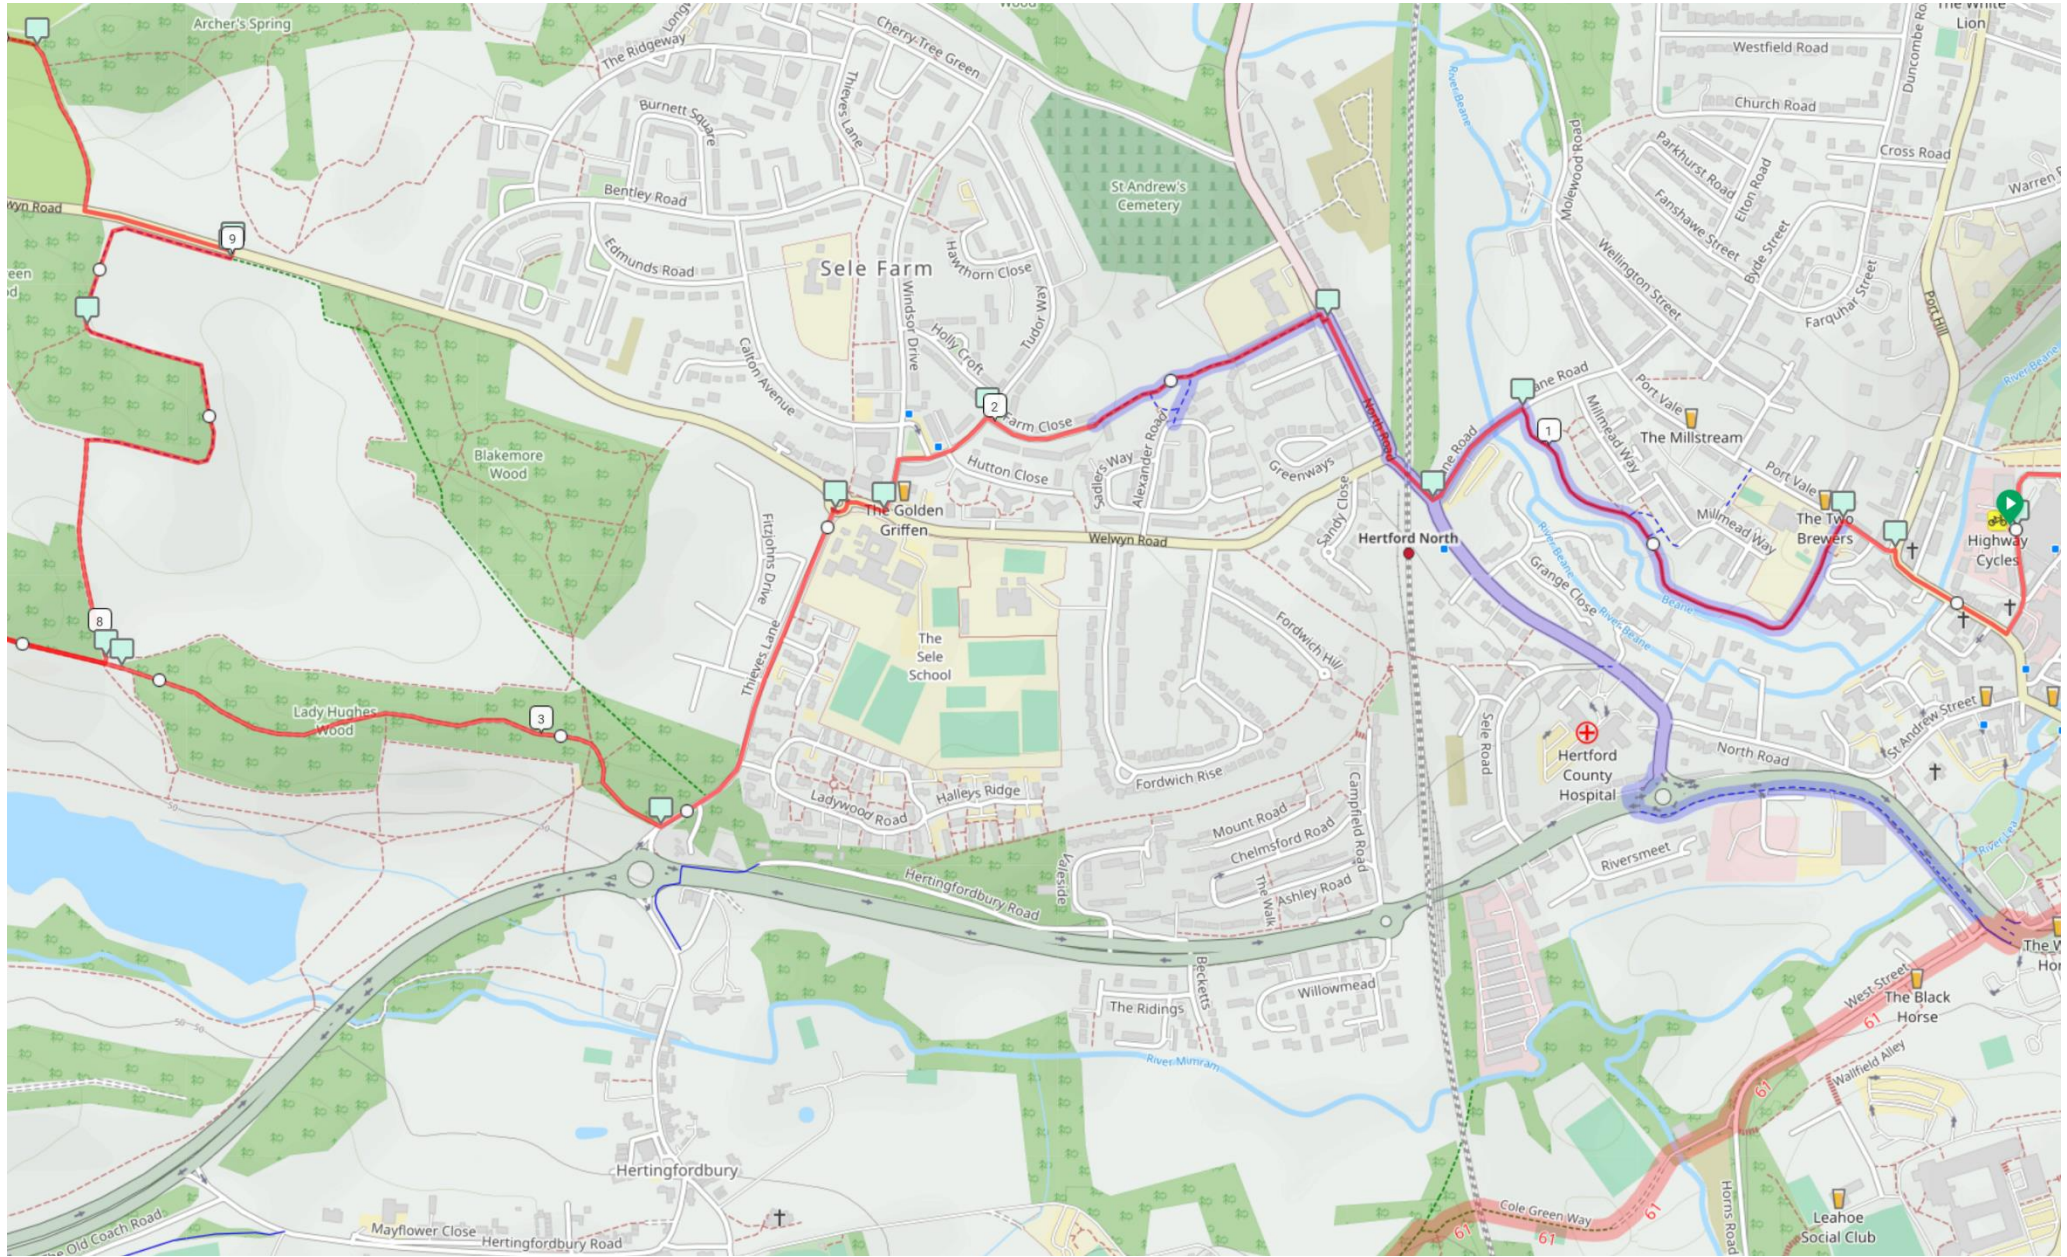

Route Maps - Off Road Challenge 50km (from Hertford)

Map 1

Route Maps - Off Road Challenge 50km (from Hertford)

Map 2

Route Maps - Off Road Challenge 50km (from Hertford)

Map 3

Route Maps - Off Road Challenge 50km (from Hertford)

Map 4

Route Maps - Off Road Challenge 50km (from Hertford)

Map 5

Map 6

Route Maps - Off Road Challenge 50km (from Hertford)

Map 7

Map 8

Route Maps - Off Road Challenge 50km (from Hertford)

Map 9

Route Maps - Off Road Challenge 50km (from Hertford)

Map 10

Route Maps - Off Road Challenge 50km (from Hertford)

Map 11

Map 12

Route Maps - Off Road Challenge 50km (from Hertford)

Map 13

Route Maps - Off Road Challenge 50km (from Hertford)

Map 14

Route Maps - Off Road Challenge 50km (from Hertford)

Map 15