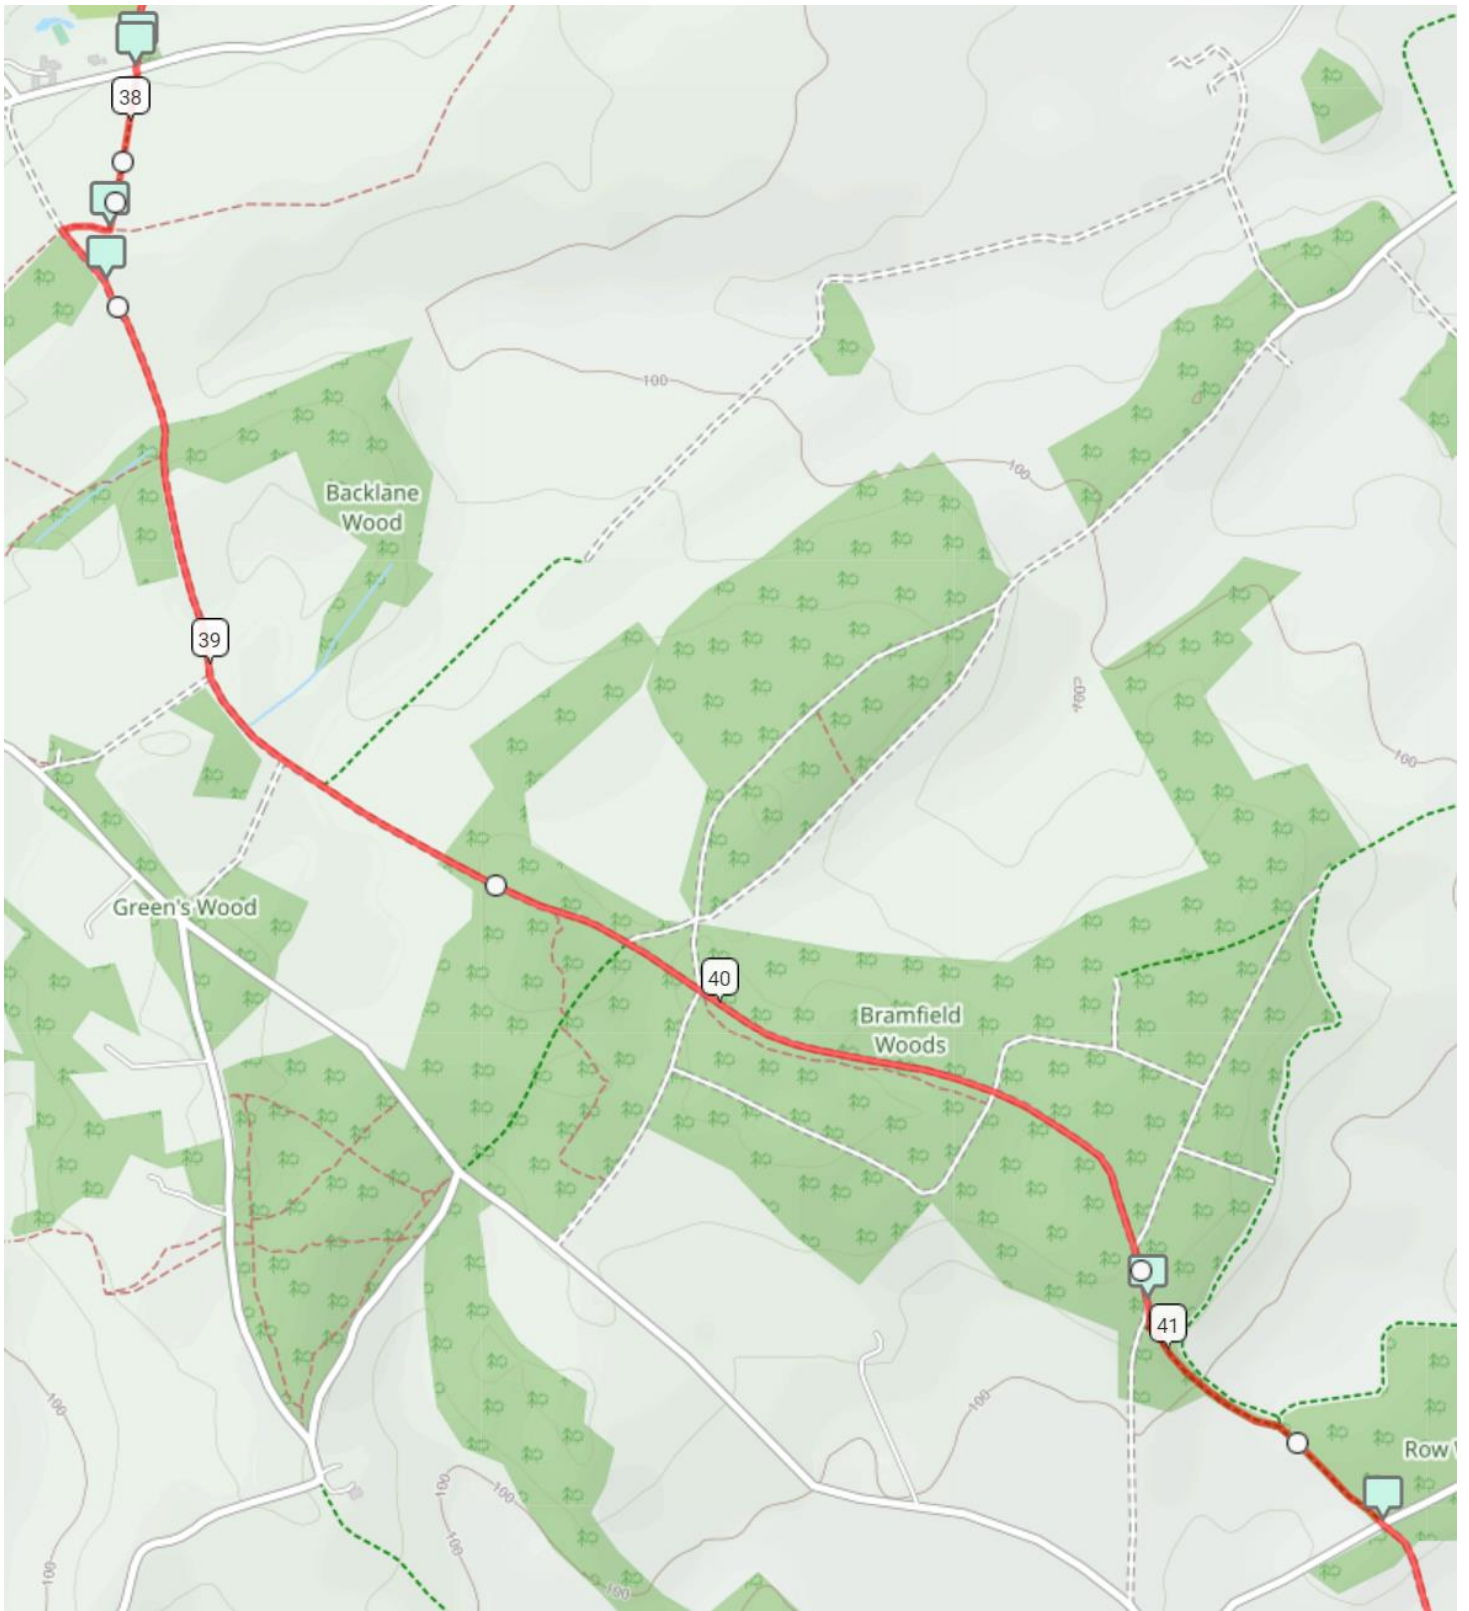

Route Maps - Off Road Challenge 50km (from Hertford)

Map 1

Route Maps - Off Road Challenge 50km (from Hertford)

Map 2

Route Maps - Off Road Challenge 50km (from Hertford)

Map 3

Route Maps - Off Road Challenge 50km (from Hertford)

Map 4

Route Maps - Off Road Challenge 50km (from Hertford)

Map 5

Map 6

Route Maps - Off Road Challenge 50km (from Hertford)

Map 7

Map 8

Route Maps - Off Road Challenge 50km (from Hertford)

Map 9

Route Maps - Off Road Challenge 50km (from Hertford)

Map 10

Route Maps - Off Road Challenge 50km (from Hertford)

Map 11

Map 12

Route Maps - Off Road Challenge 50km (from Hertford)

Map 13

Route Maps - Off Road Challenge 50km (from Hertford)

Map 14

Route Maps - Off Road Challenge 50km (from Hertford)

Map 15