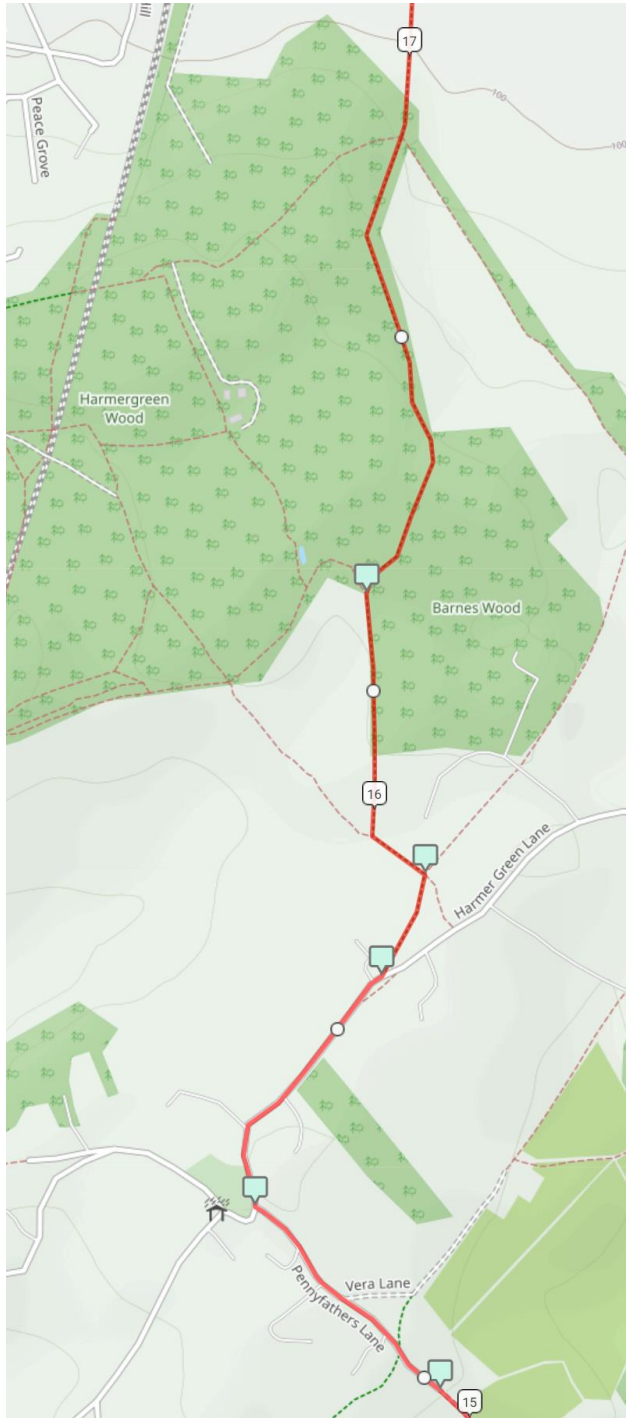

Route Maps - Off Road Challenge 50km (from Hertford)

Map 1

Route Maps - Off Road Challenge 50km (from Hertford)

Map 2

Route Maps - Off Road Challenge 50km (from Hertford)

Map 3

Route Maps - Off Road Challenge 50km (from Hertford)

Map 4

Route Maps - Off Road Challenge 50km (from Hertford)

Map 5

Map 6

Route Maps - Off Road Challenge 50km (from Hertford)

Map 7

Map 8

Route Maps - Off Road Challenge 50km (from Hertford)

Map 9

Route Maps - Off Road Challenge 50km (from Hertford)

Map 10

Route Maps - Off Road Challenge 50km (from Hertford)

Map 11

Map 12

Route Maps - Off Road Challenge 50km (from Hertford)

Map 13

Route Maps - Off Road Challenge 50km (from Hertford)

Map 14

Route Maps - Off Road Challenge 50km (from Hertford)

Map 15