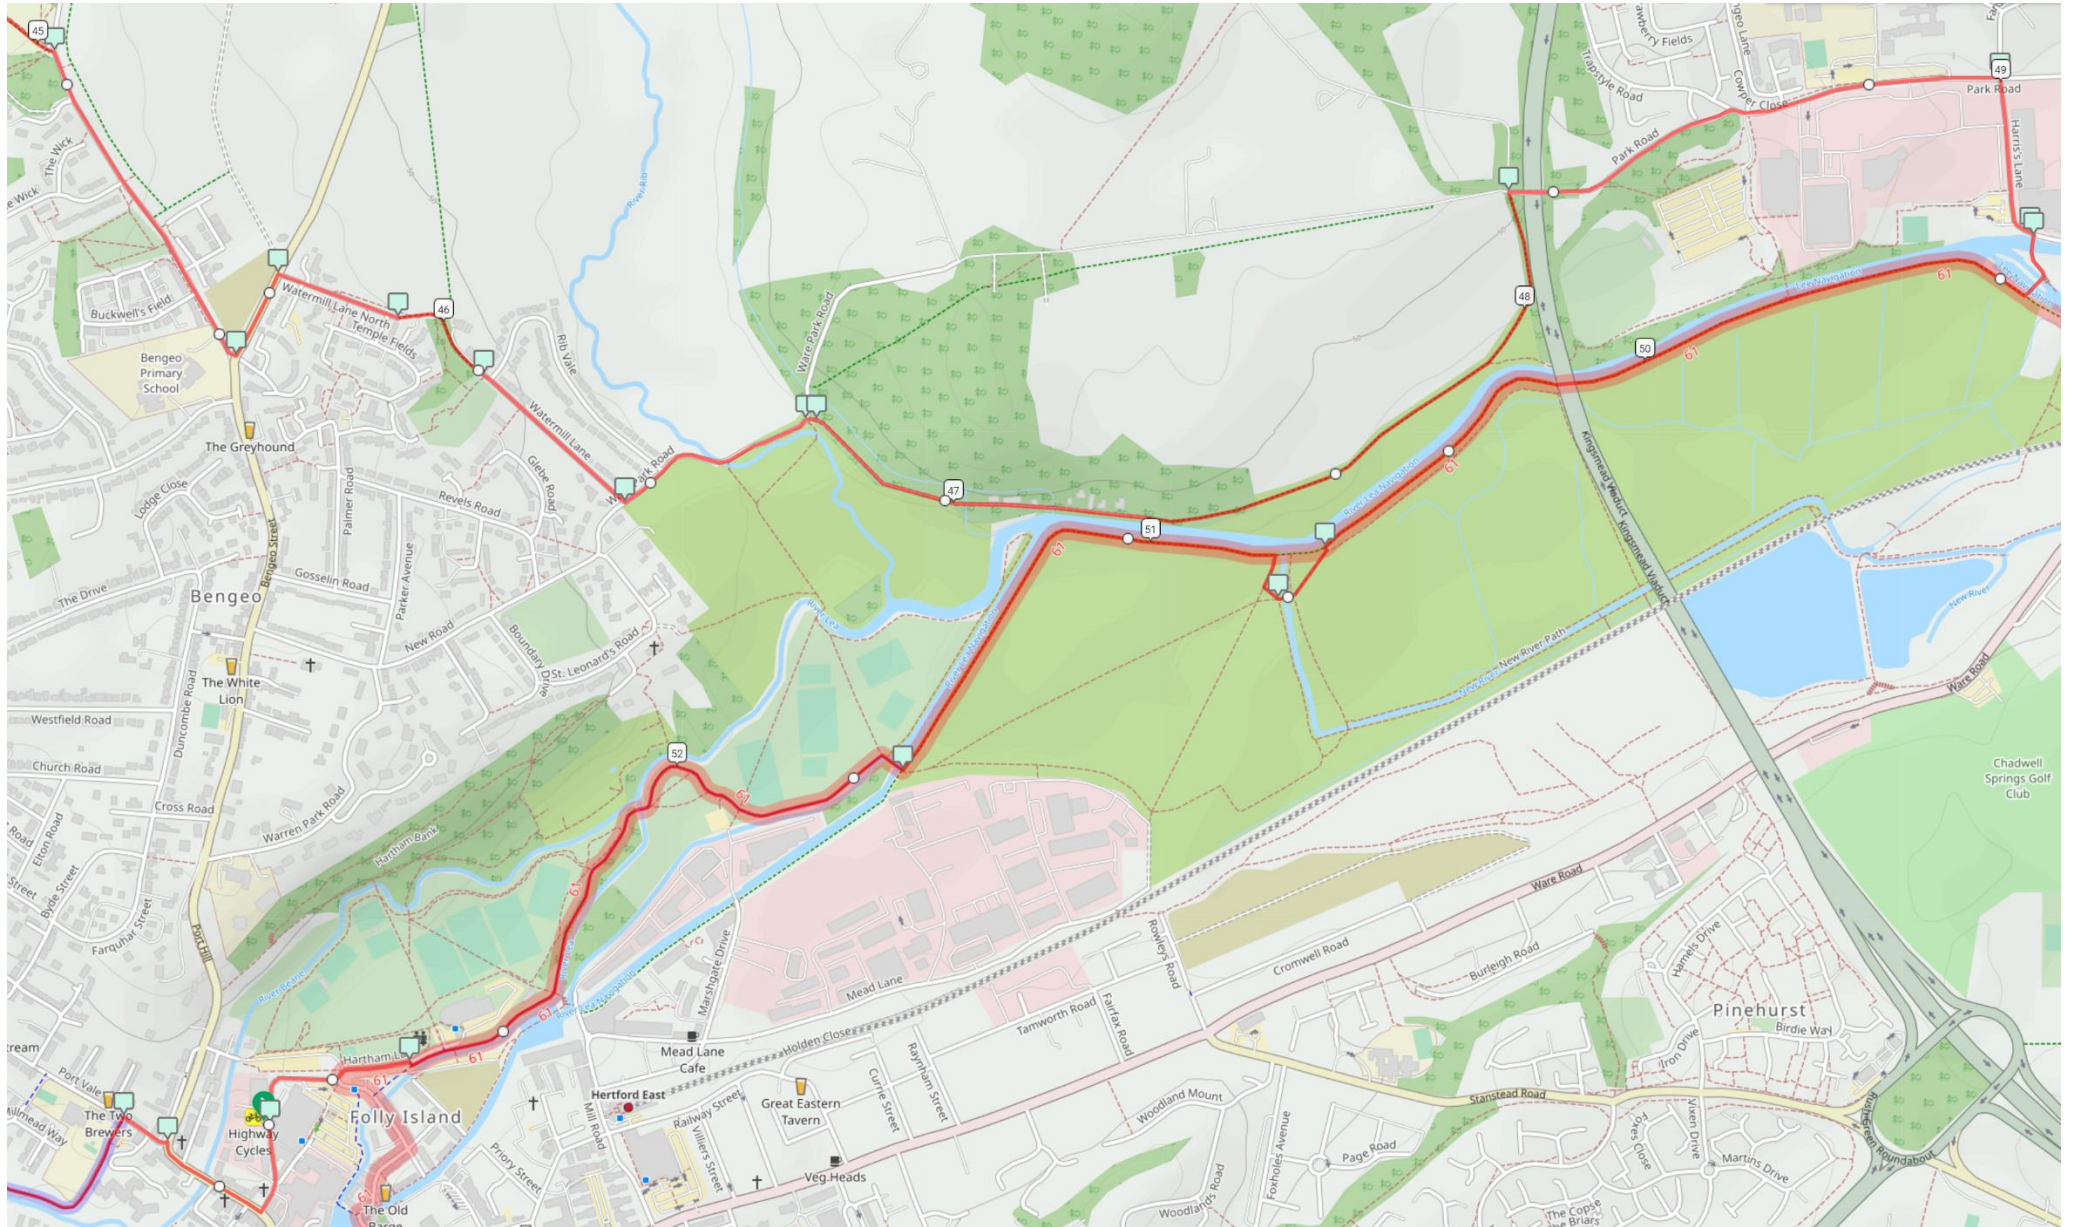

Map 4

Route Maps - Off Road Challenge 50km (from Hertford)

Map 5

Map 6

Route Maps - Off Road Challenge 50km (from Hertford)

Map 7

Map 8

Route Maps - Off Road Challenge 50km (from Hertford)

Map 9

Route Maps - Off Road Challenge 50km (from Hertford)

Map 10

Route Maps - Off Road Challenge 50km (from Hertford)

Map 11

Map 12

Route Maps - Off Road Challenge 50km (from Hertford)

Map 13

Route Maps - Off Road Challenge 50km (from Hertford)

Map 14

Route Maps - Off Road Challenge 50km (from Hertford)

Map 15