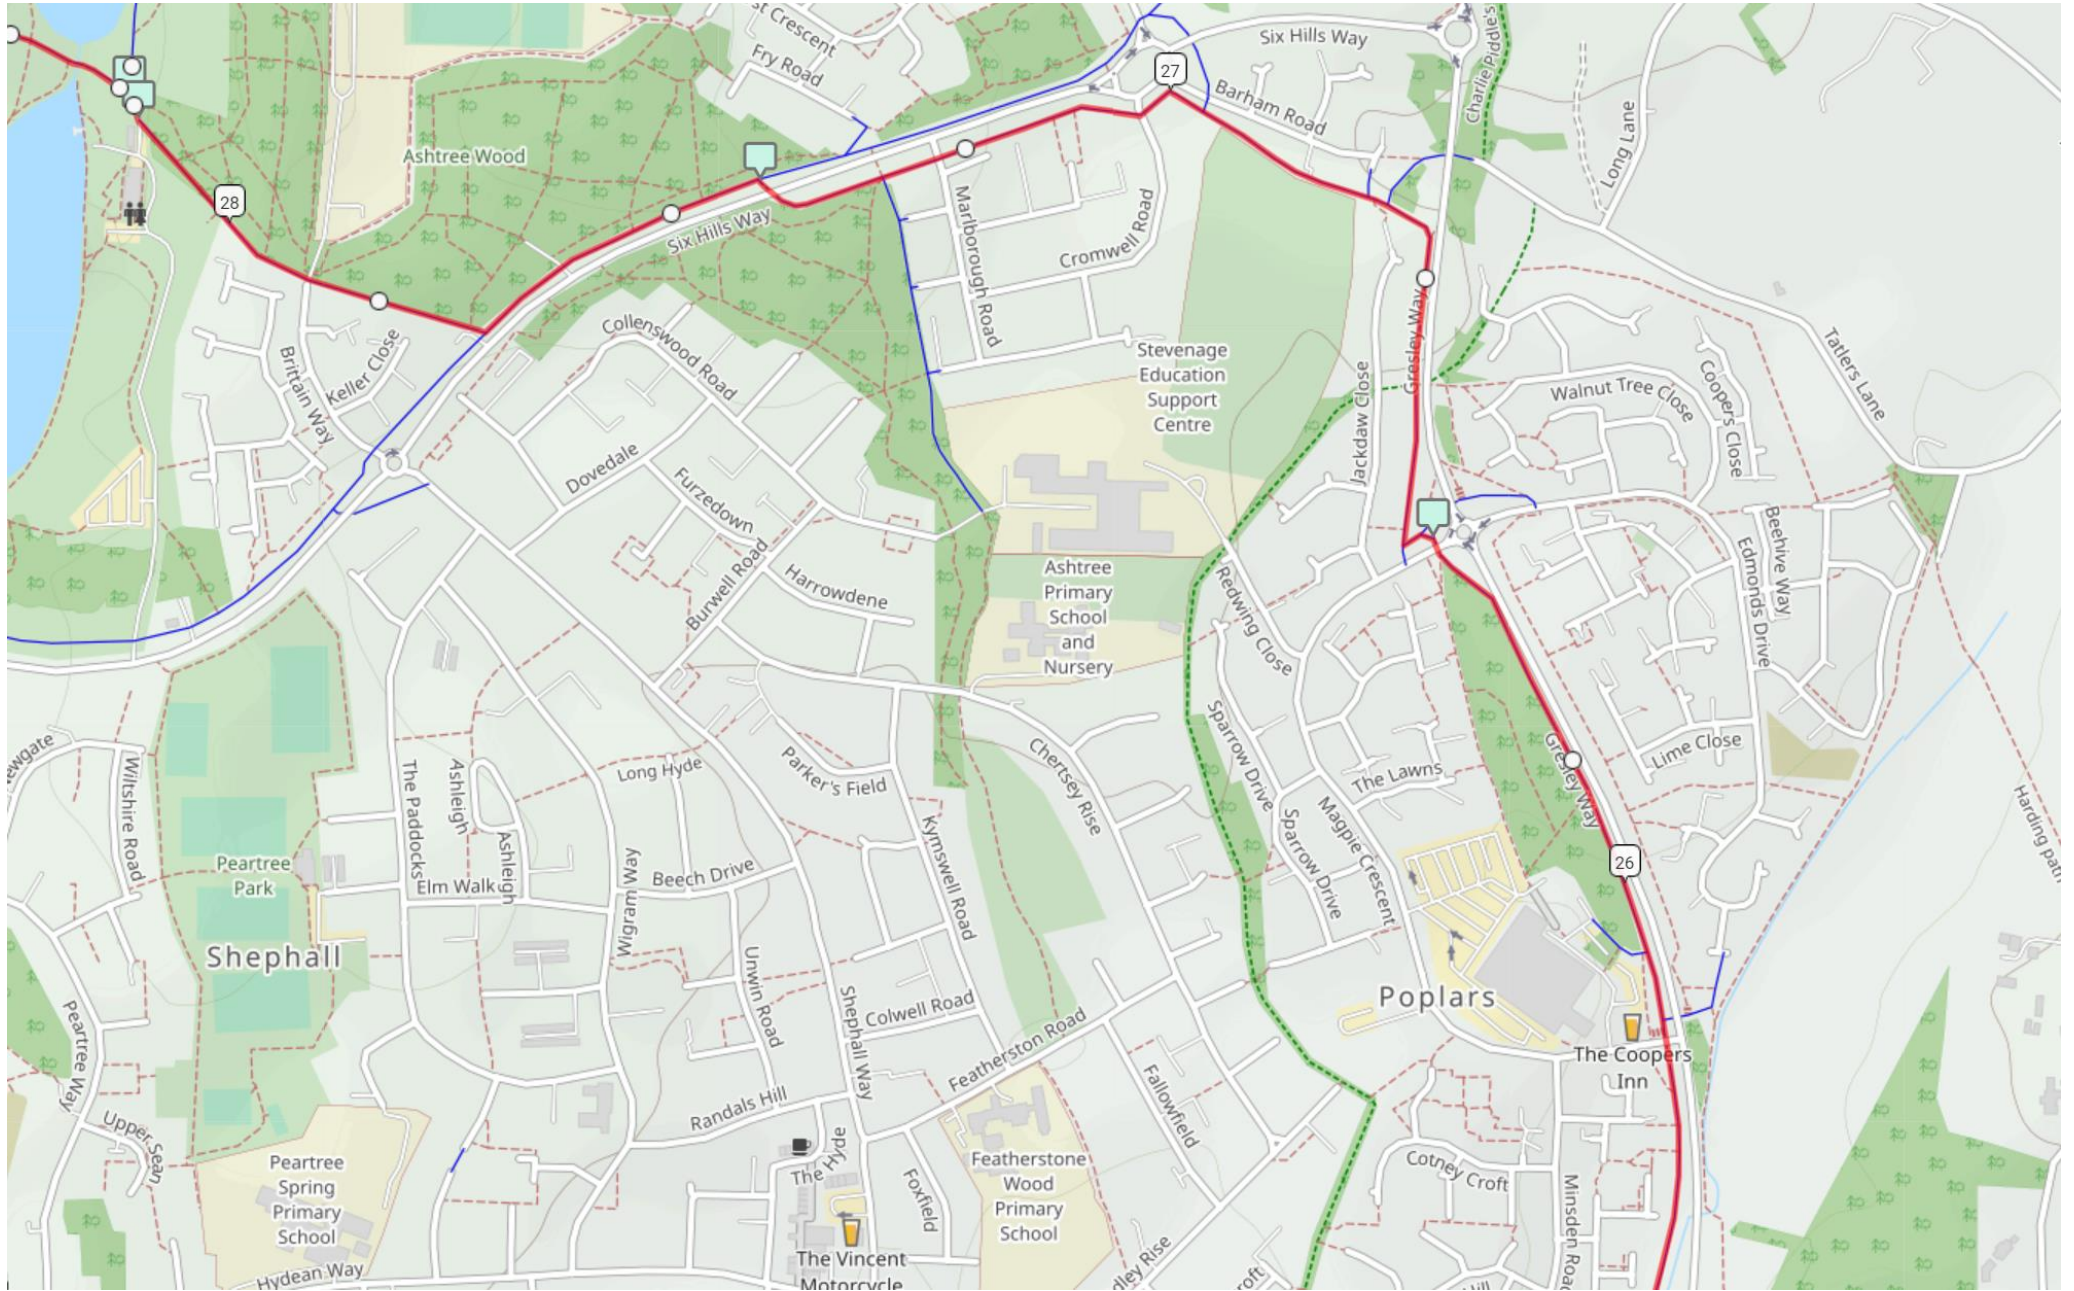

Route Maps - Off Road Challenge 50km (from Hertford)

Map 1

Route Maps - Off Road Challenge 50km (from Hertford)

Map 2

Route Maps - Off Road Challenge 50km (from Hertford)

Map 3

Route Maps - Off Road Challenge 50km (from Hertford)

Map 4

Route Maps - Off Road Challenge 50km (from Hertford)

Map 5

Map 6

Route Maps - Off Road Challenge 50km (from Hertford)

Map 7

Map 8

Route Maps - Off Road Challenge 50km (from Hertford)

Map 9

Route Maps - Off Road Challenge 50km (from Hertford)

Map 10

Route Maps - Off Road Challenge 50km (from Hertford)

Map 11

Map 12

Route Maps - Off Road Challenge 50km (from Hertford)

Map 13

Route Maps - Off Road Challenge 50km (from Hertford)

Map 14

Route Maps - Off Road Challenge 50km (from Hertford)

Map 15