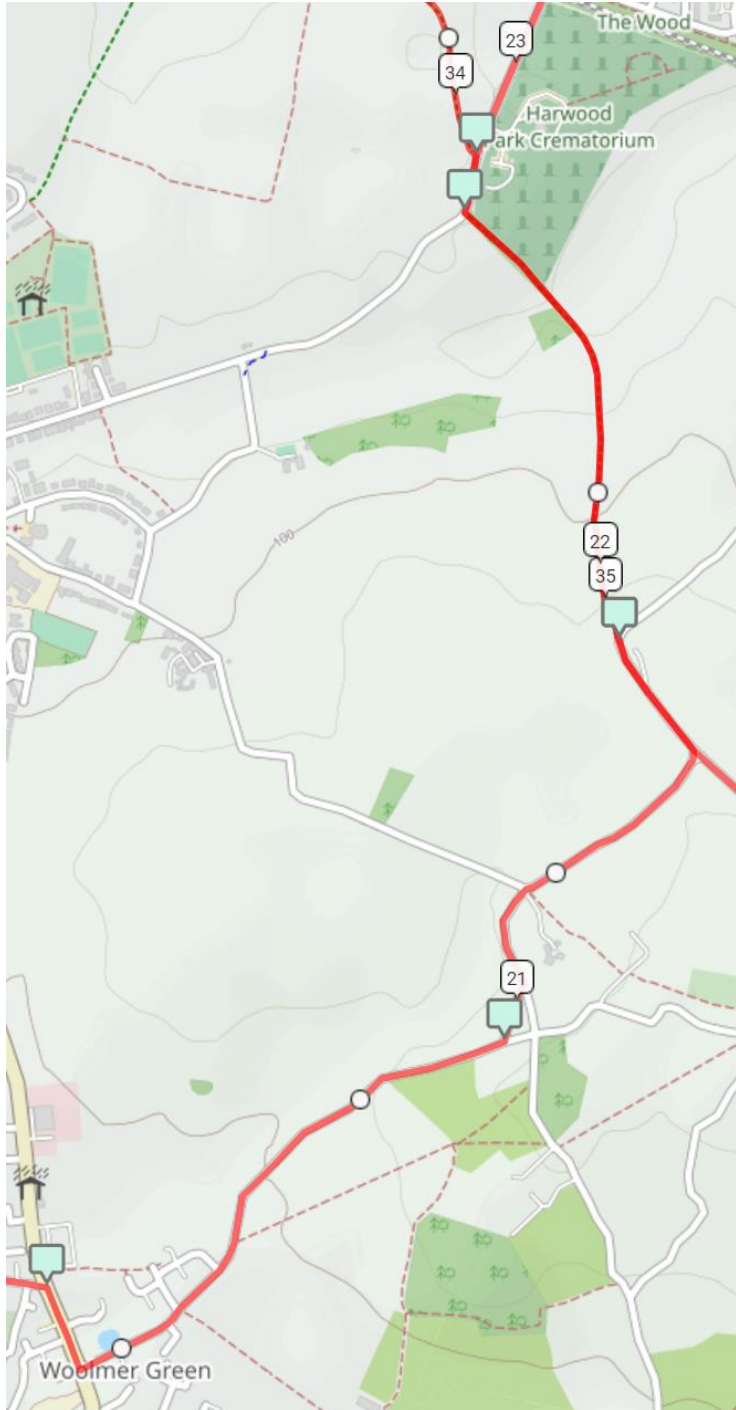

Route Maps - Off Road Challenge 50km (from Hertford)

Map 1

Route Maps - Off Road Challenge 50km (from Hertford)

Map 2

Route Maps - Off Road Challenge 50km (from Hertford)

Map 3

Route Maps - Off Road Challenge 50km (from Hertford)

Map 4

Route Maps - Off Road Challenge 50km (from Hertford)

Map 5

Map 6

Route Maps - Off Road Challenge 50km (from Hertford)

Map 7

Map 8

Route Maps - Off Road Challenge 50km (from Hertford)

Map 9

Route Maps - Off Road Challenge 50km (from Hertford)

Map 10

Route Maps - Off Road Challenge 50km (from Hertford)

Map 11

Map 12

Route Maps - Off Road Challenge 50km (from Hertford)

Map 13

Route Maps - Off Road Challenge 50km (from Hertford)

Map 14

Route Maps - Off Road Challenge 50km (from Hertford)

Map 15