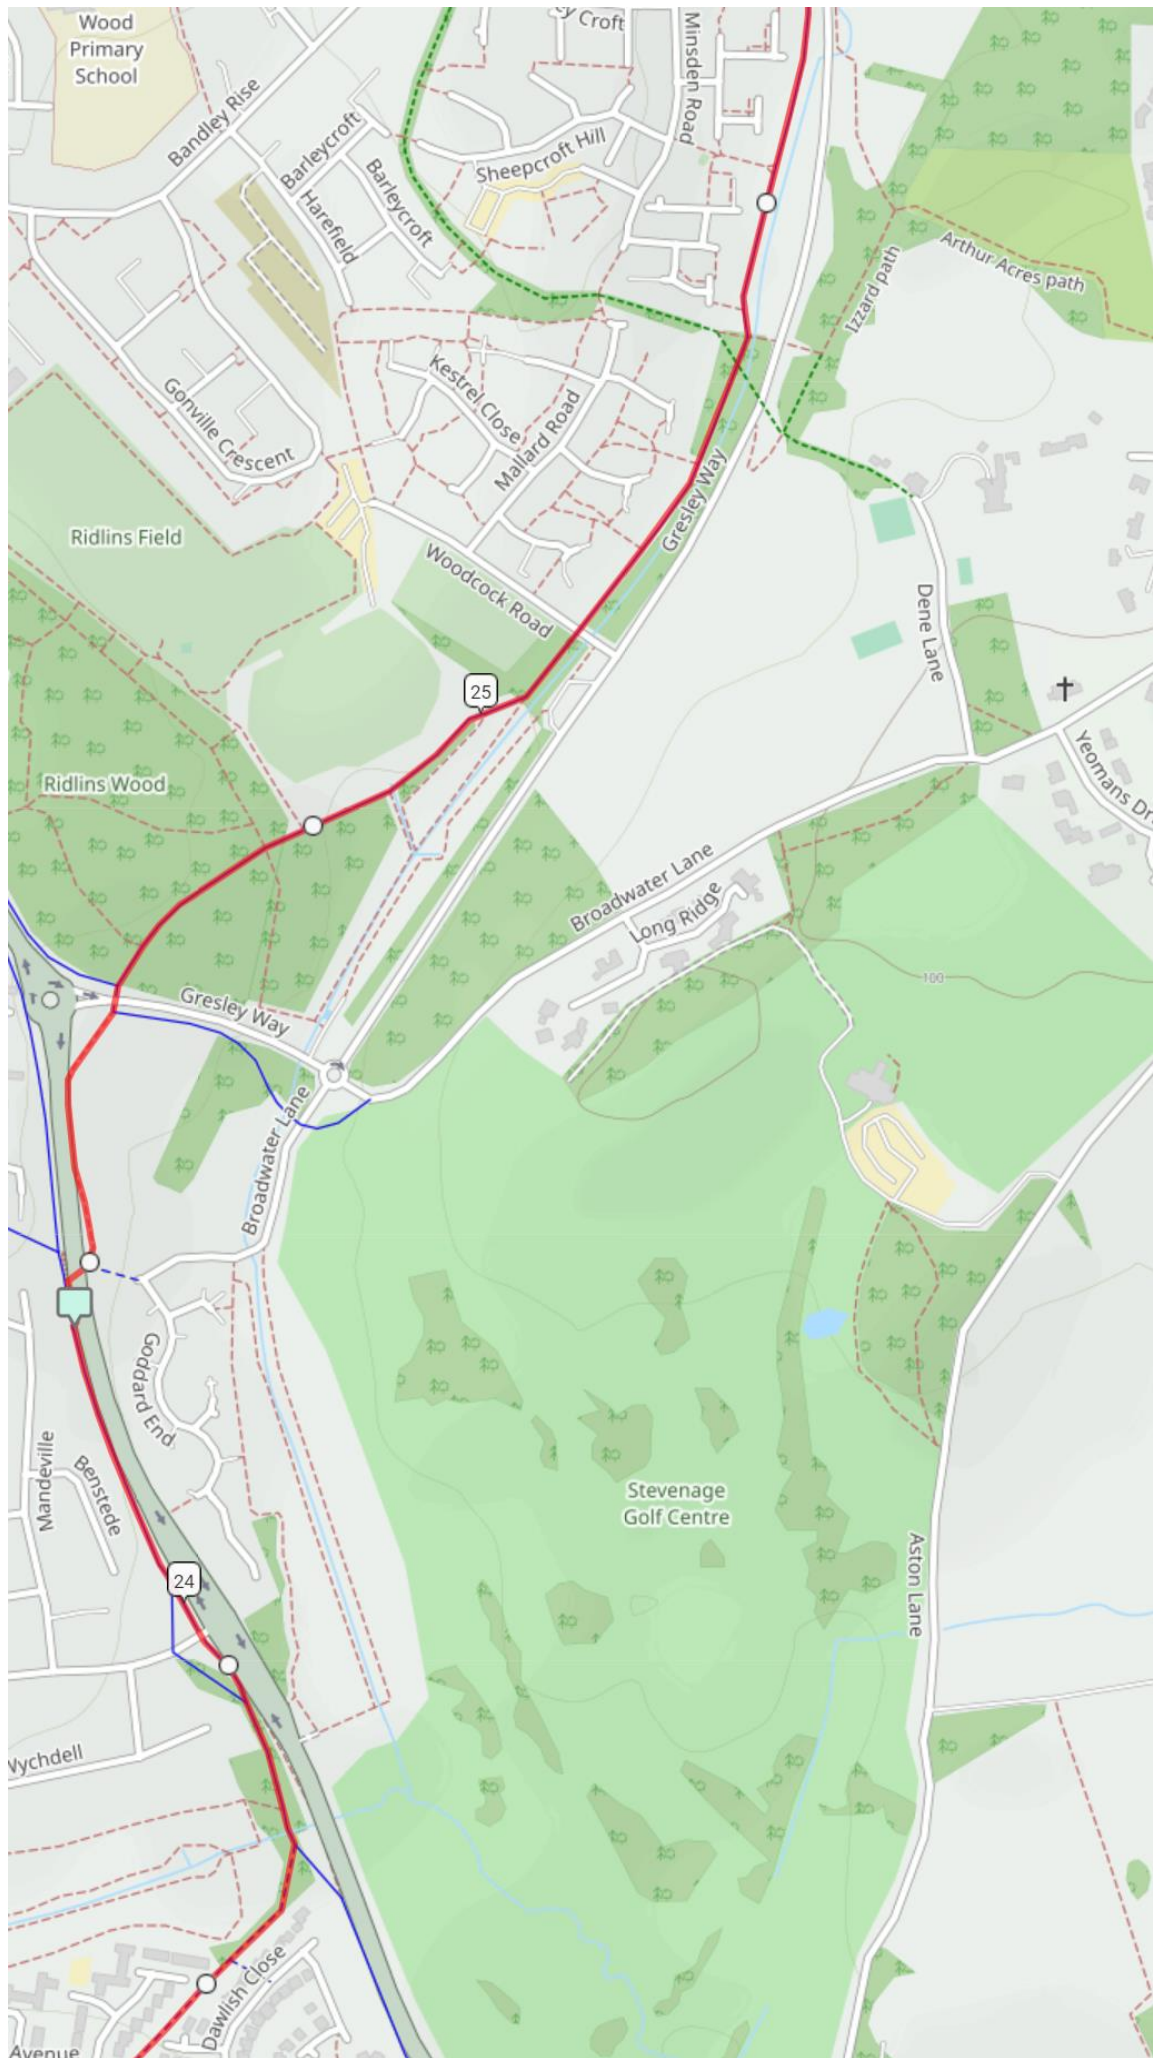

Route Maps - Off Road Challenge 50km (from Hertford)

Map 1

Route Maps - Off Road Challenge 50km (from Hertford)

Map 2

Route Maps - Off Road Challenge 50km (from Hertford)

Map 3

Route Maps - Off Road Challenge 50km (from Hertford)

Map 4

Route Maps - Off Road Challenge 50km (from Hertford)

Map 5

Map 6

Route Maps - Off Road Challenge 50km (from Hertford)

Map 7

Map 8

Route Maps - Off Road Challenge 50km (from Hertford)

Map 9

Route Maps - Off Road Challenge 50km (from Hertford)

Map 10

Route Maps - Off Road Challenge 50km (from Hertford)

Map 11

Map 12

Route Maps - Off Road Challenge 50km (from Hertford)

Map 13

Route Maps - Off Road Challenge 50km (from Hertford)

Map 14

Route Maps - Off Road Challenge 50km (from Hertford)

Map 15