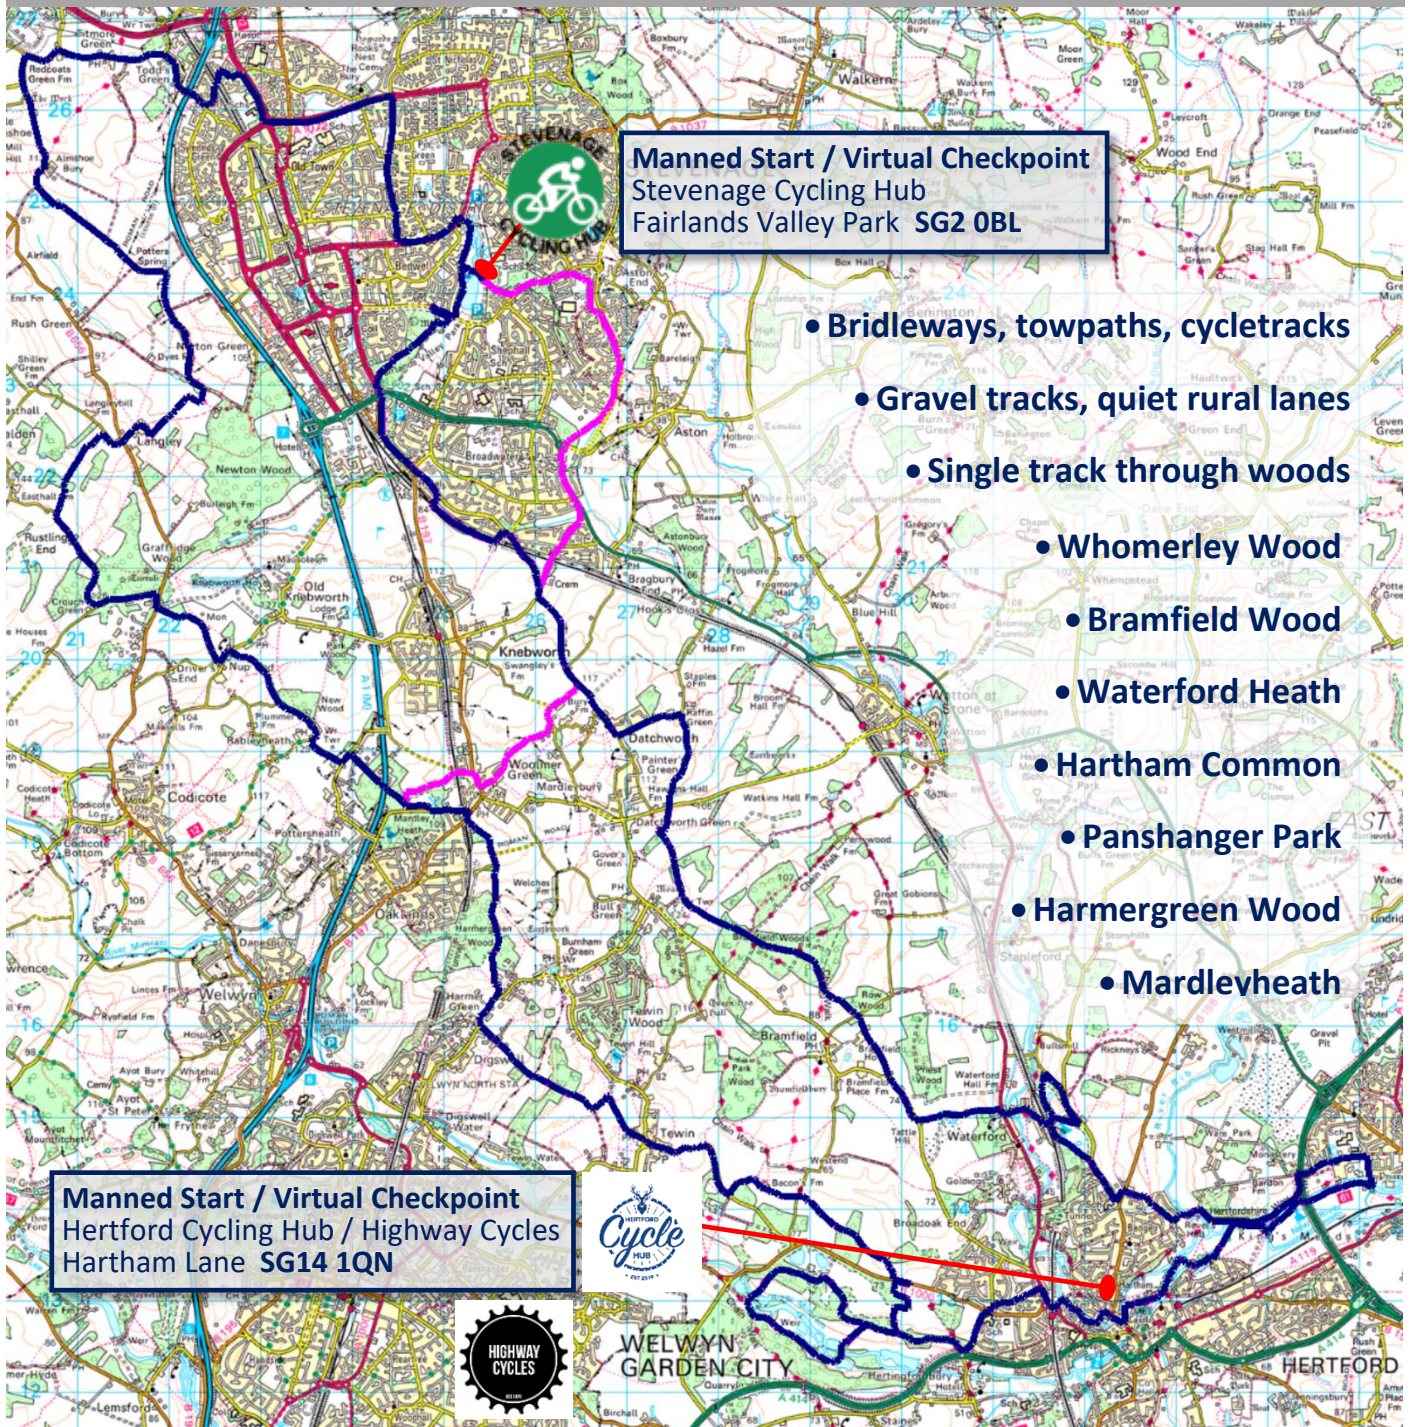

Off-Road Challenge, 2022

Sunday 14th August

we are
cycling
Stevenage UK

Can you complete our 50KM or 65KM Off Road Challenge?

Come and join Cycling UK Stevenage for some challenging fun.

Take in the beautiful Hertfordshire countryside, riding our 50km or 65km Off Road routes.

This is a challenge, not a race, and can be ridden individually or as a group.

Start time is 10.00am, from two Starting locations: Stevenage or Hertford

- Stevenage Cycling Hub, Fairlands Valley Park, SG2 0BL
- Hertford Cycling Hub/ Highway Cycles, Hartham Lane, SG14 1QN