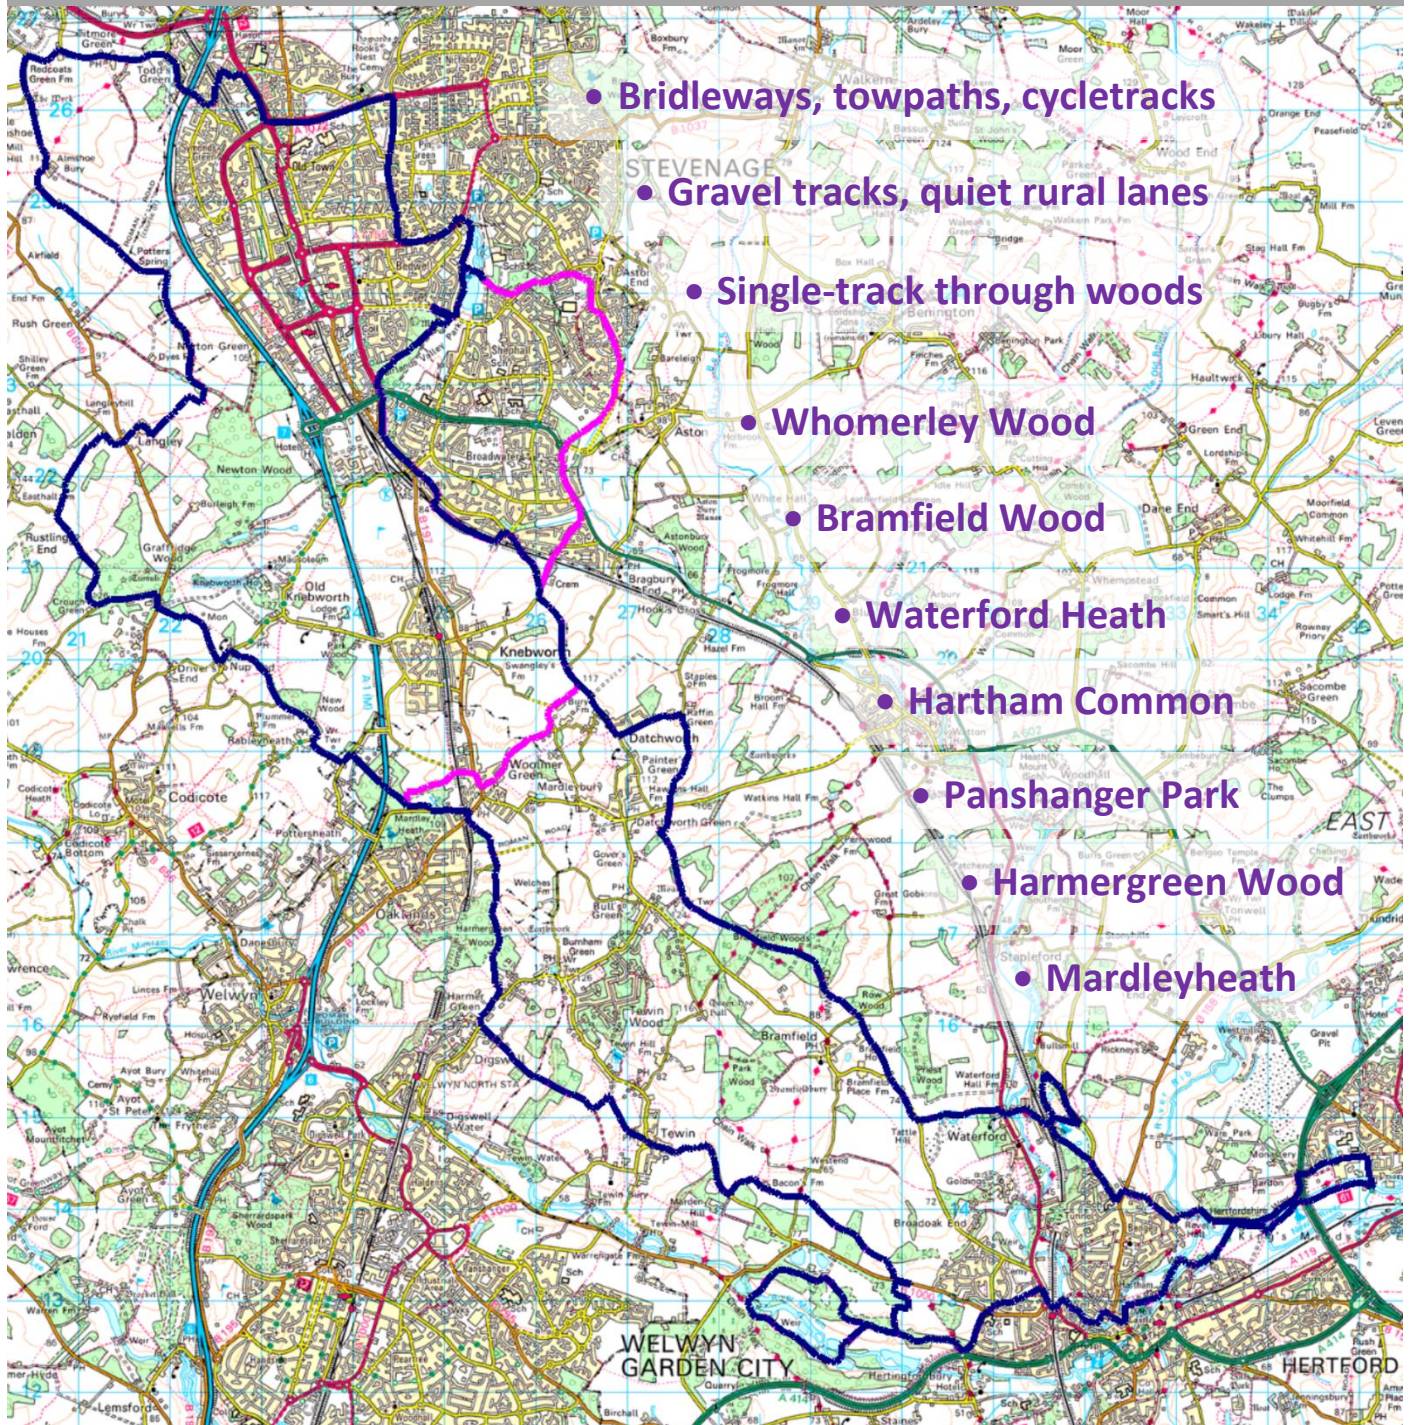

Stevenage Off-Road Challenge 2021

Sunday 15th August 2021

Can you complete our 50KM or 65KM Off-Road Challenge?

- Bridleways, towpaths, cycletracks
- Gravel tracks, quiet rural lanes
- Single-track through woods
- Whomerley Wood
- Bramfield Wood
- Waterford Heath
- Hartham Common
- Panshanger Park
- Harmergreen Wood
- Mardleyheath

Starting from Cycling Hub, Fairlands Valley Park, at 10.00am
ride our 50 kilometre or 65 kilometre off-road routes

Come and join Cycling UK Stevenage for some challenging off-road fun
Take in the beautiful countryside of Hertfordshire