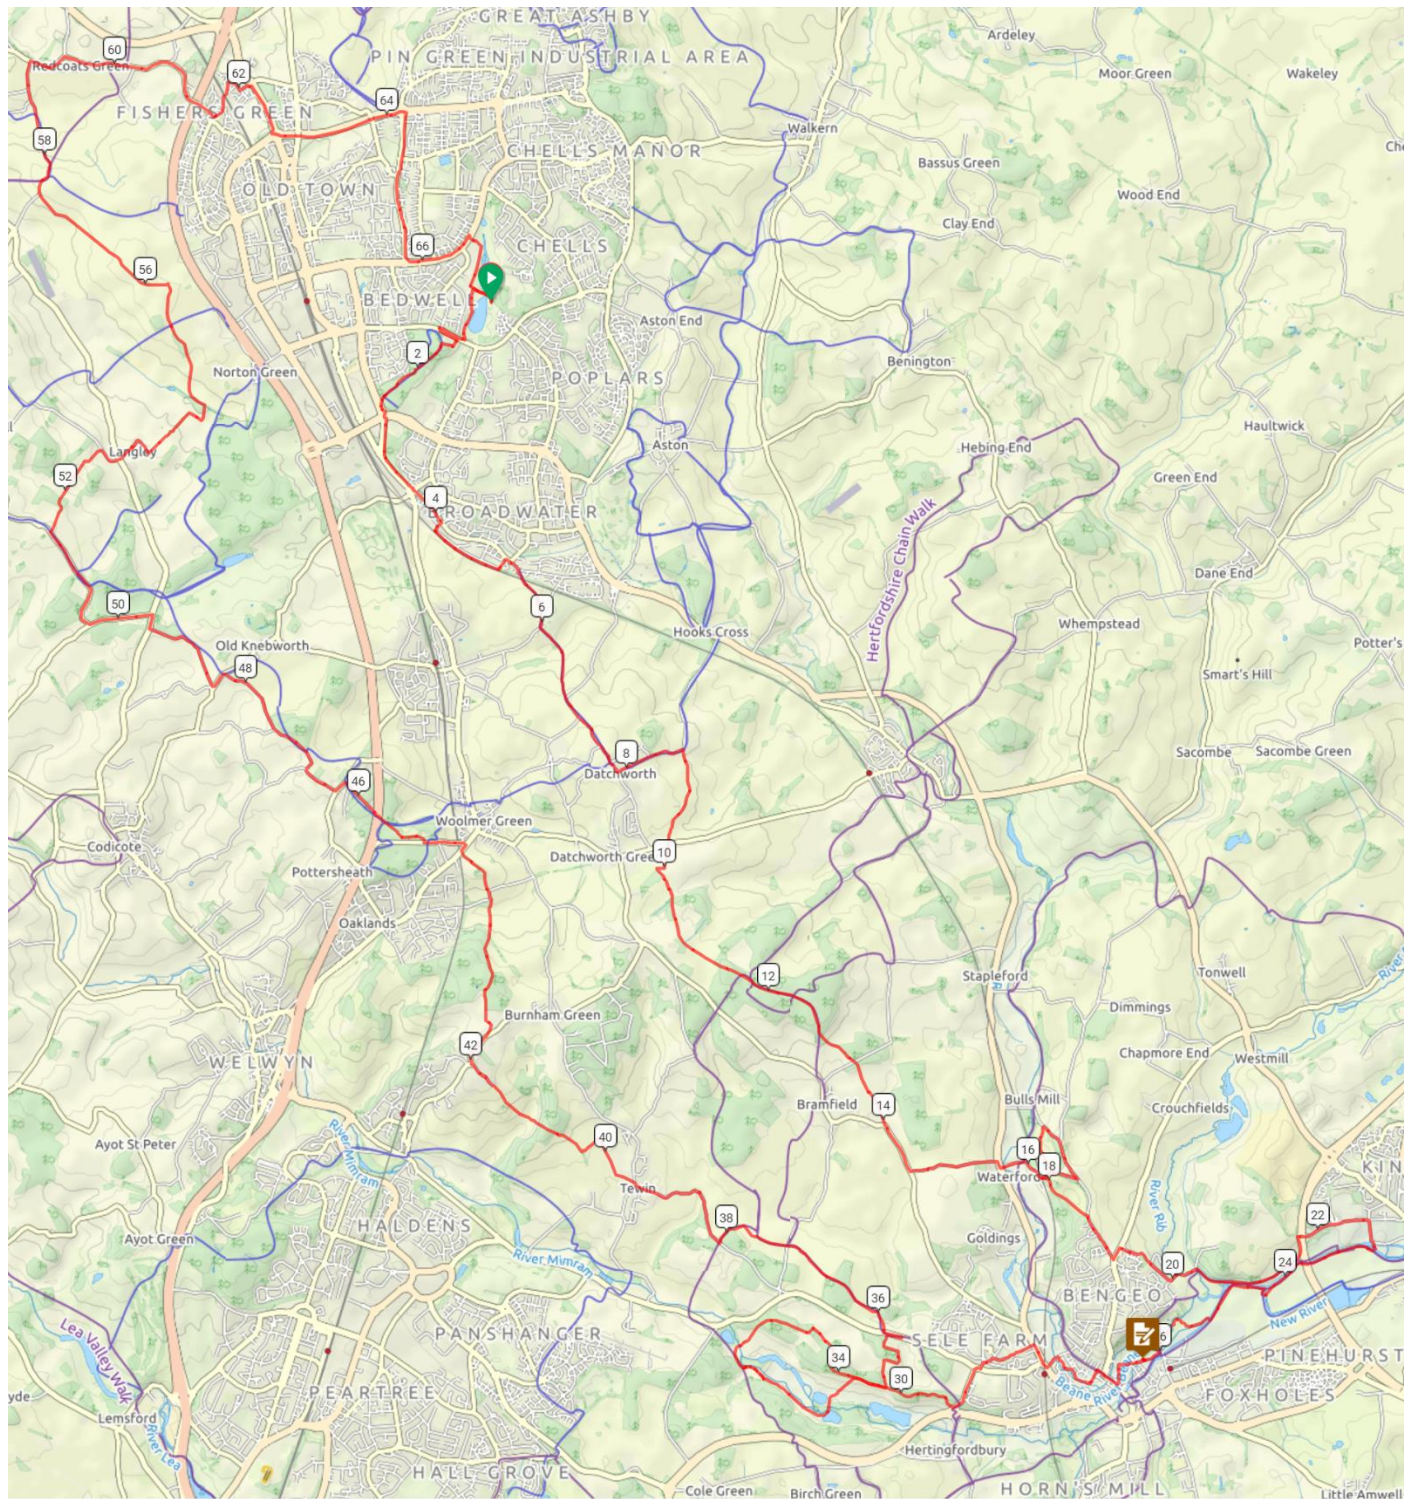

# Overview Map and Elevation Profile - Circular 65km Off Road Event