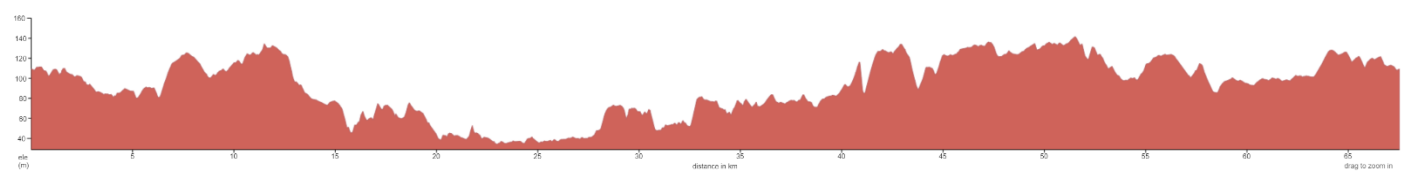

# Overview Map and Elevation Profile - Circular 65km Off Road Event