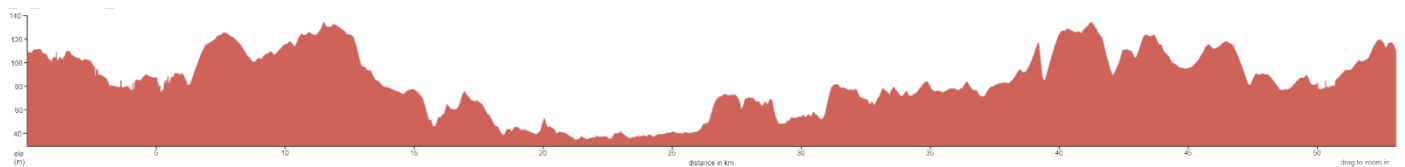

Overview Map and Elevation Profile - Circular 50km Off Road Event

Overview Map and Elevation Profile - Circular 50km Off Road Event