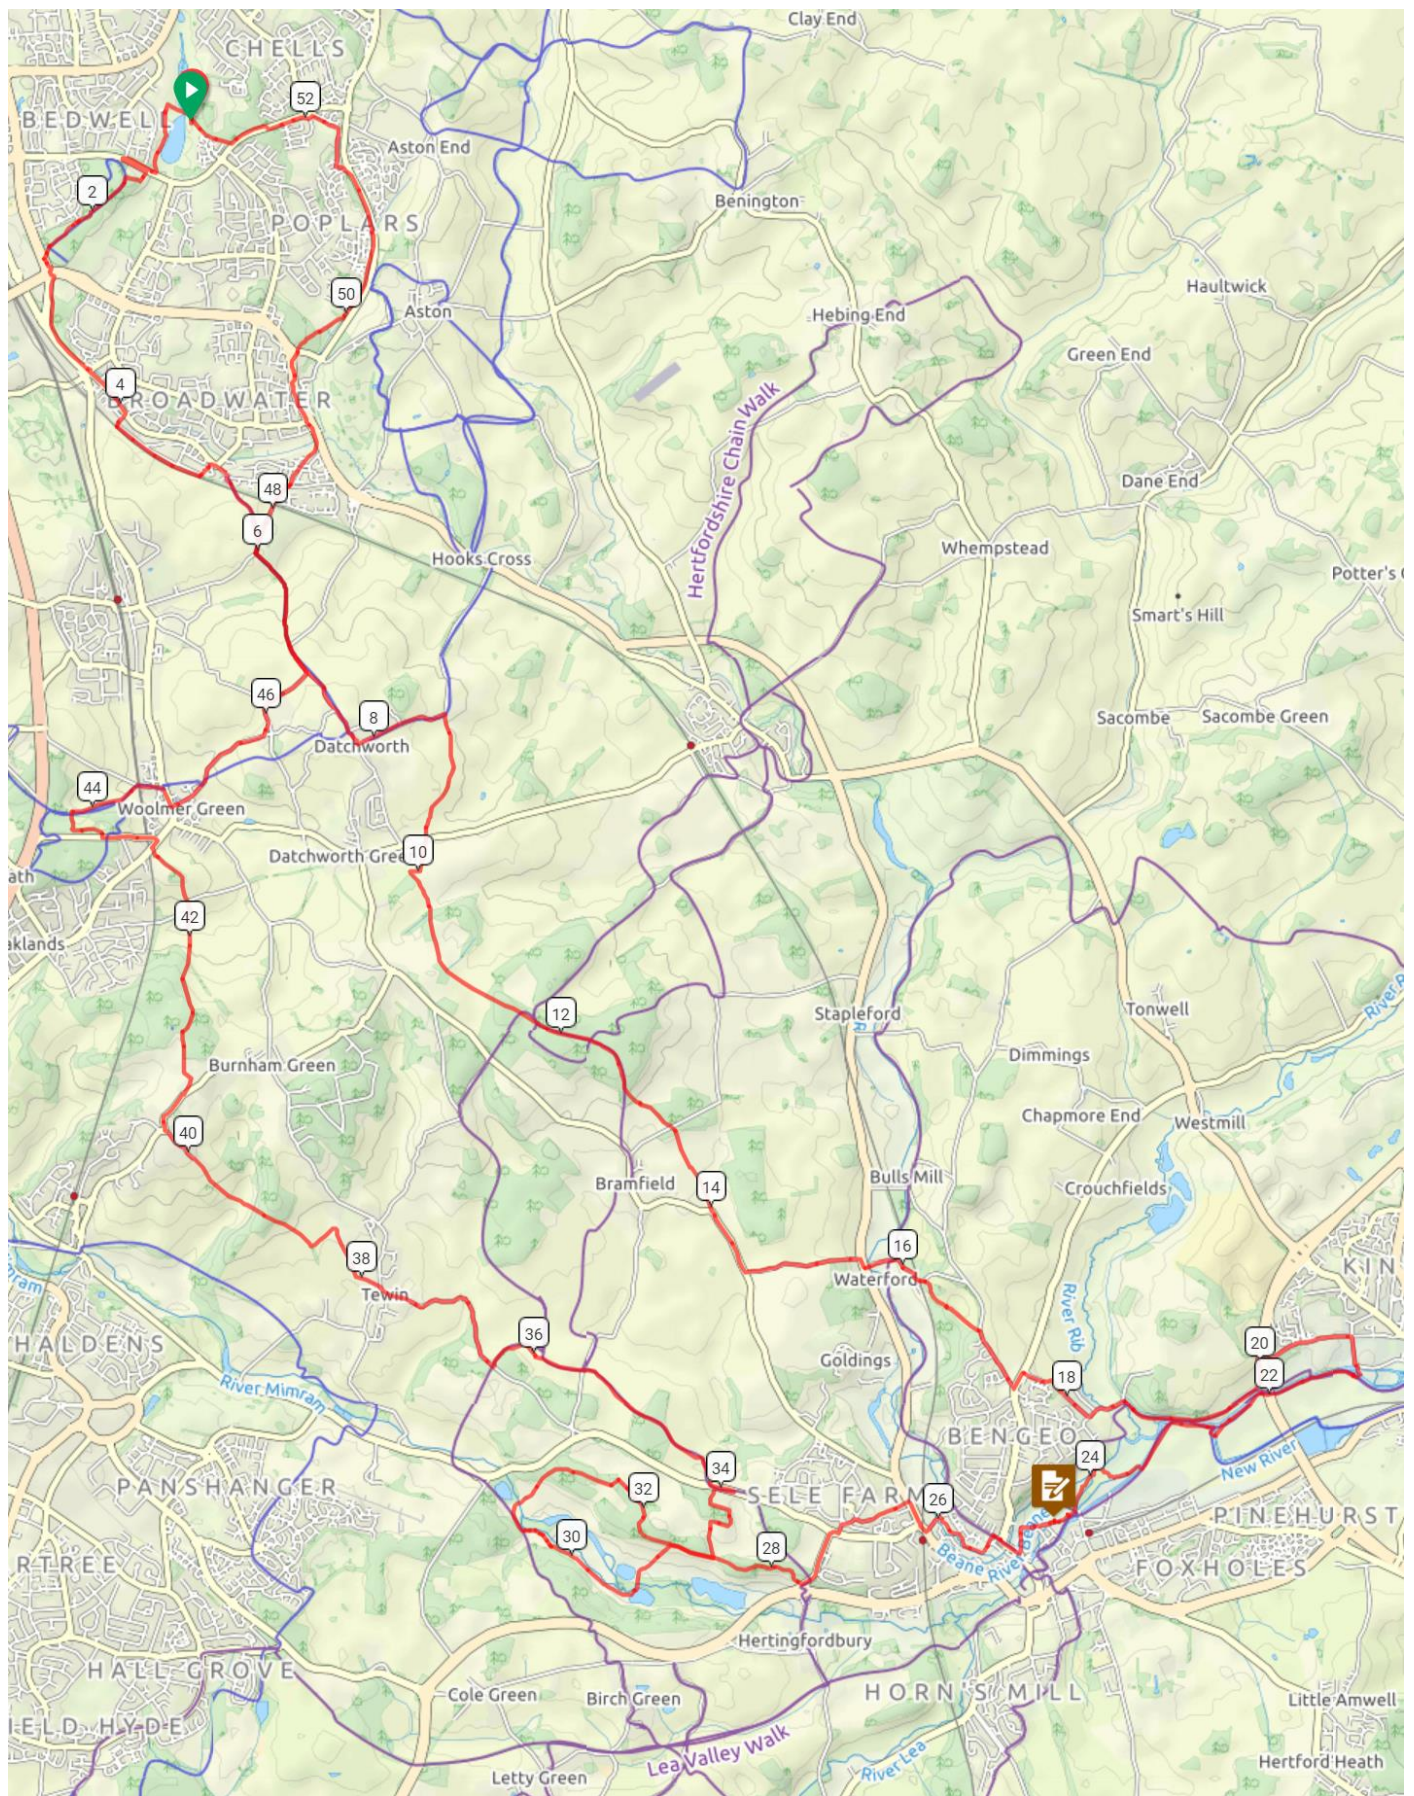

Overview Map and Elevation Profile - Circular 50km Off Road Event

Overview Map and Elevation Profile - Circular 50km Off Road Event