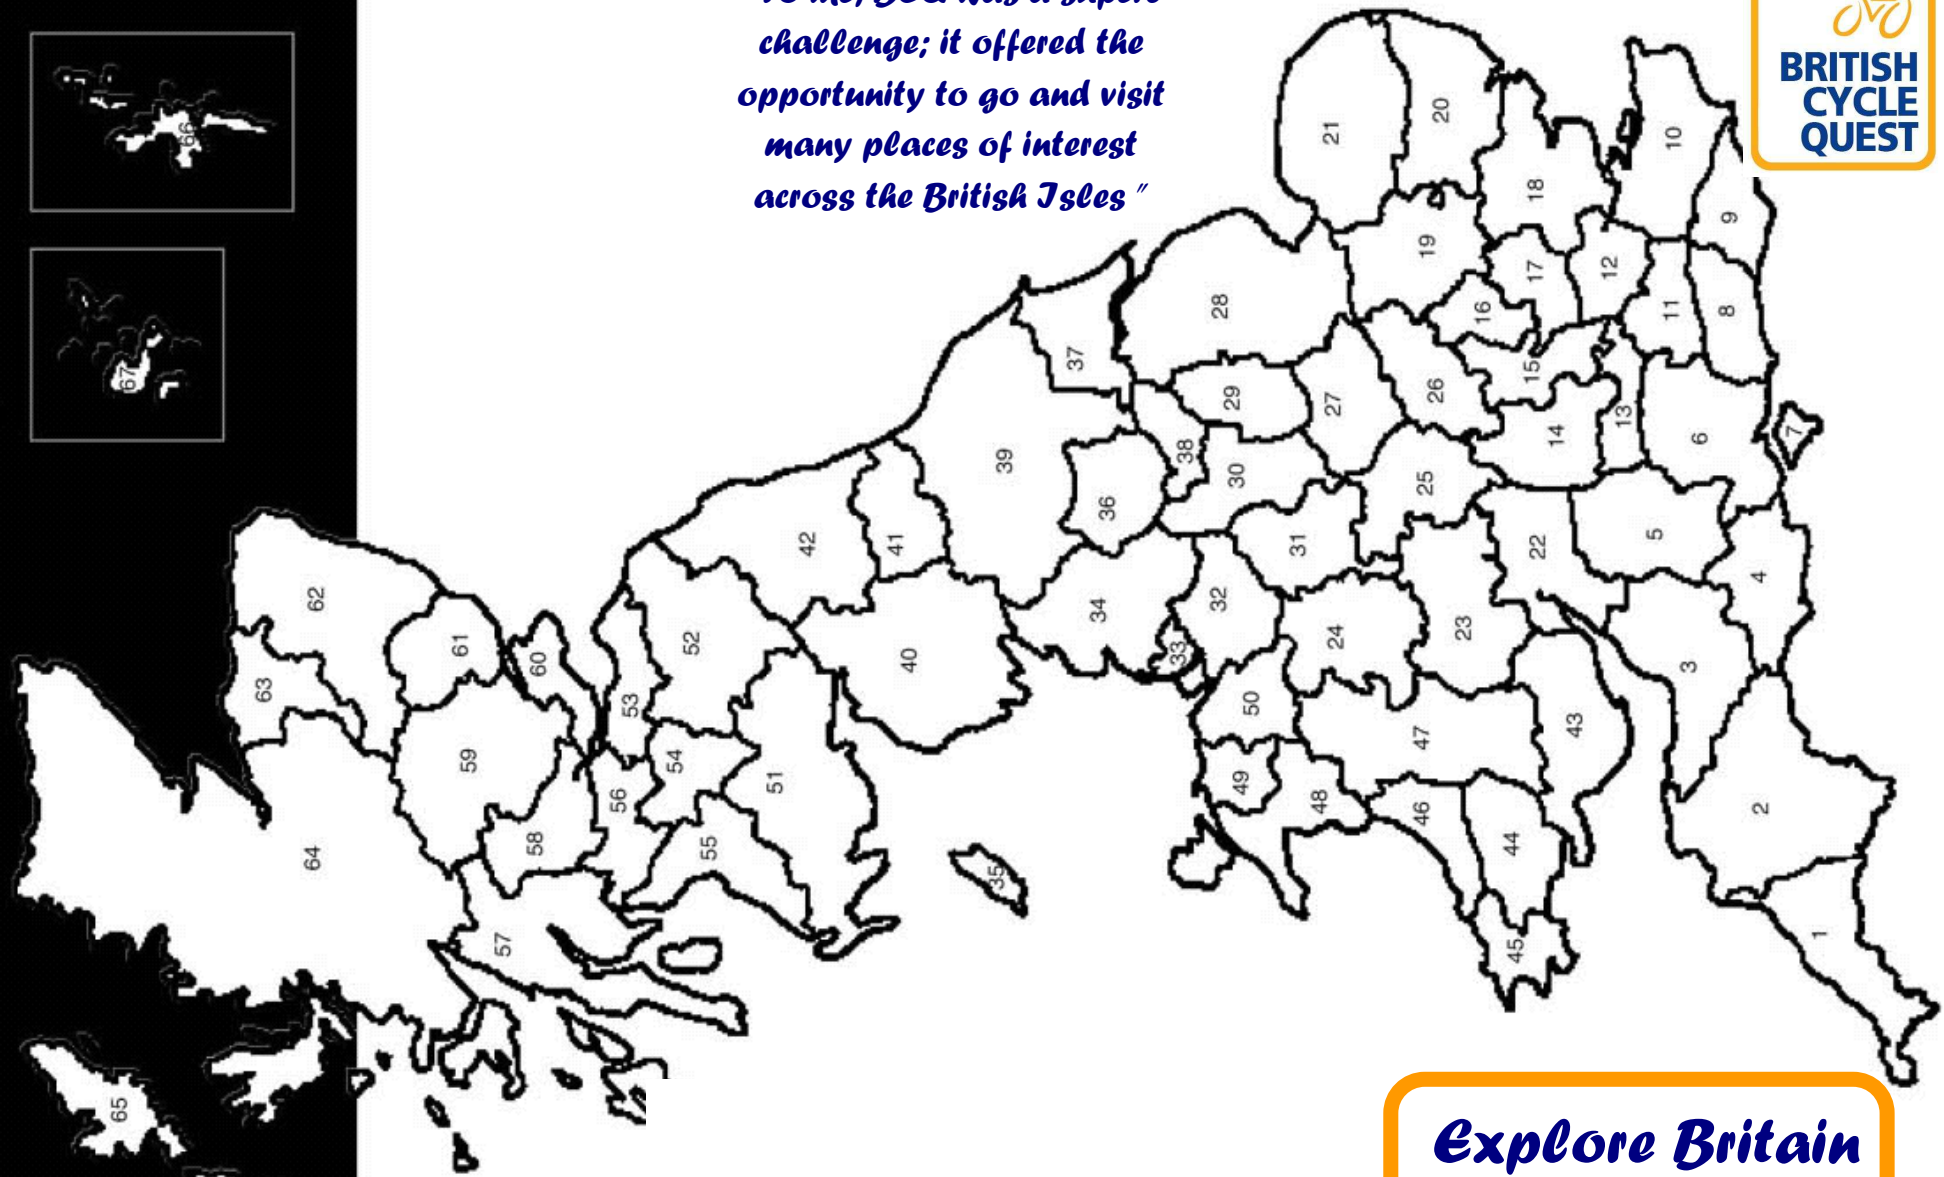

" To me, BCQ was a superb challenge; it offered the opportunity to go and visit many places of interest across the British Isles "

*Explore Britain
by Bike*